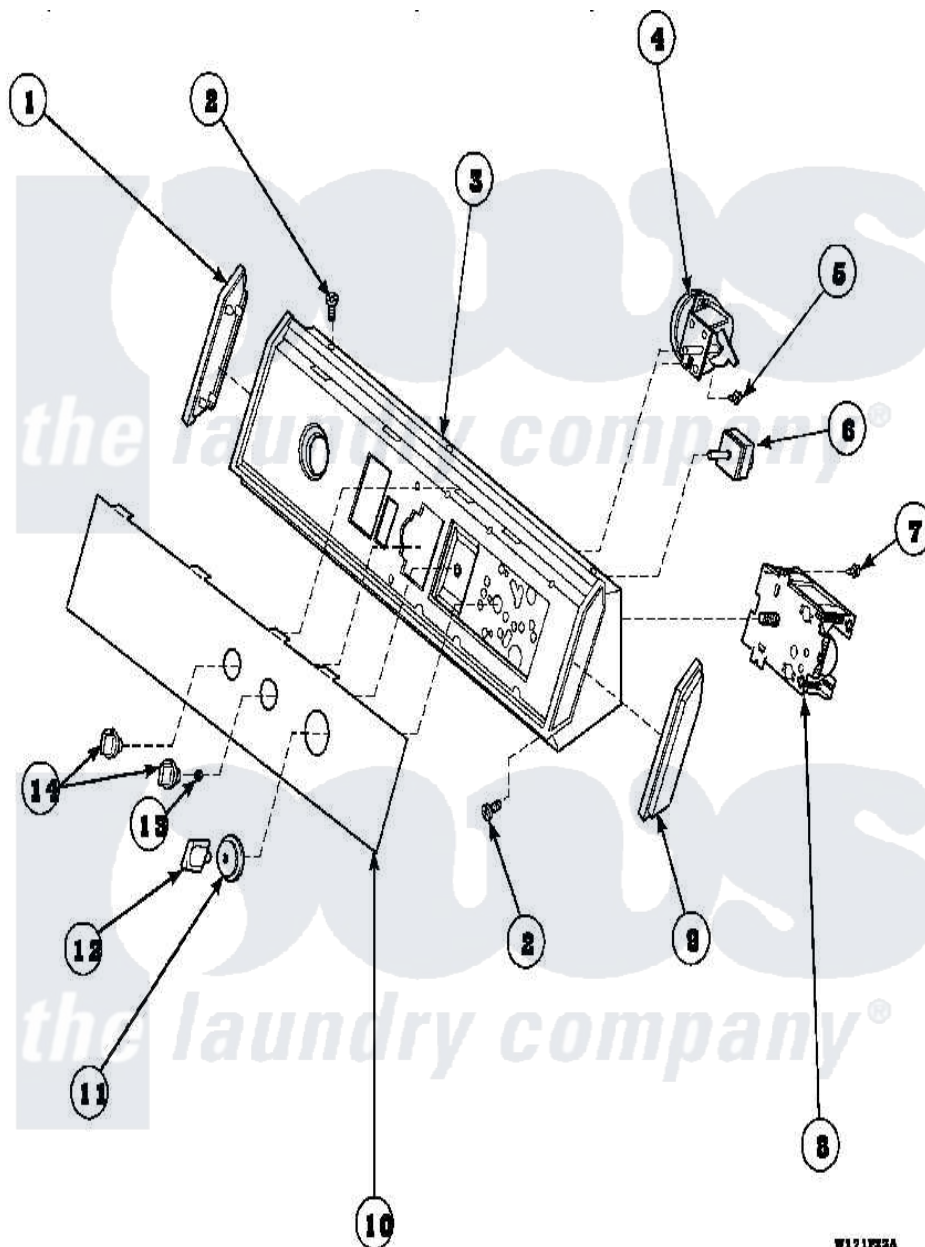

**Amana AWM593W2 (BOM: PAWM593W2) 09 - GRAPHIC PANEL, CONTROL HOOD AND CONTROLS**

W171222A

Amana Residential Amana AWM593W2 (BOM: PAWM593W2) Washer Parts Parts Diagram 09 - GRAPHIC PANEL, CONTROL HOOD AND CONTROLS  
 Click on the part number to view part

Item	Original Part Number	Replaced By	Status	Part Description
1	31249		Not Available	CAP,END-L.H.-CHROME
4	36045	<a href="#">40055101</a>		Switch, Pressure
5	<a href="#">31260</a>			Screw, No.8 X 3/8 Ind H
7	23962	<a href="#">W10116760</a>		Screw
9	<a href="#">31248</a>			Cap, End-RH-Chrome
13	57584		Not Available	NUT