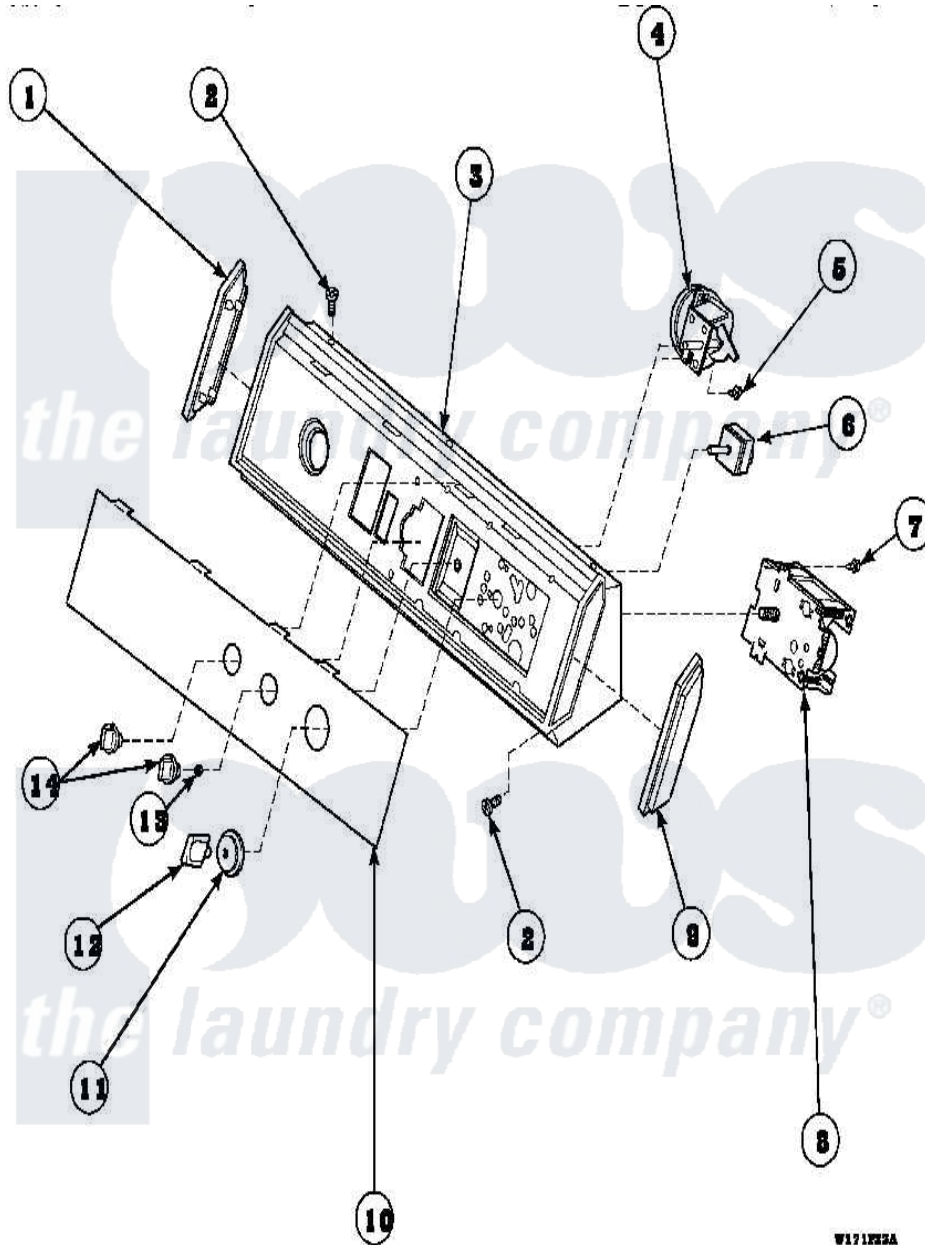

**Amana AWM593W2 (BOM: PAWM593W2) 10 - GRAPHIC PANEL, CONTROL HOOD AND CONTROLS**

W111222A

Amana Residential Amana AWM593W2 (BOM: PAWM593W2) Washer Parts Parts Diagram 10 - GRAPHIC PANEL, CONTROL HOOD AND CONTROLS  
 Click on the part number to view part

Item	Original Part Number	Replaced By	Status	Part Description
1	31249		Not Available	CAP,END-L.H.-CHROME
2	31752		Not Available	SCREW,No.8ABX3/4 POZIDRI
4	36045	<a href="#">40055101</a>		Switch, Pressure
5	<a href="#">31260</a>			Screw, No.8 X 3/8 Ind H
7	23962	<a href="#">W10116760</a>		Screw
9	<a href="#">31248</a>			Cap, End-RH-Chrome
11	33817		Not Available	ASSY,TIMER SKIRT-BLACK
12	<a href="#">33897</a>			Knob, Timer-Washer-Blac
13	57584		Not Available	NUT
14	<a href="#">33610</a>			Assembly, Knob-Rotary-Black