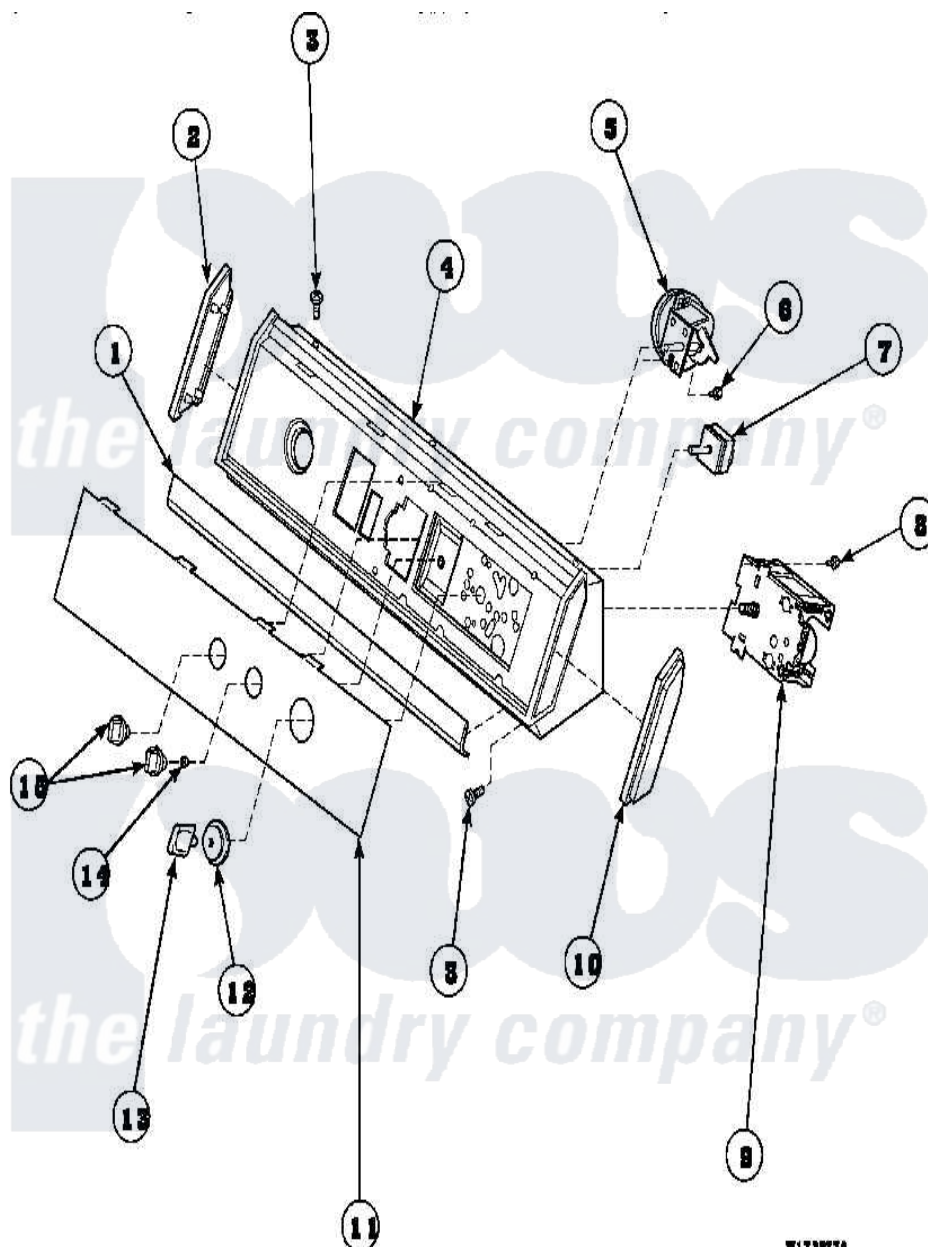

# Amana AWM593W2 (BOM: PAWM593W2) 11 - GRAPHIC PANEL, CONTROL HOOD AND CONTROLS

W17AP65A

Amana Residential Amana AWM593W2 (BOM: PAWM593W2) Washer Parts Parts Diagram 11 - GRAPHIC PANEL, CONTROL HOOD AND CONTROLS  
 Click on the part number to view part

| Item | Original Part Number   | Replaced By               | Status        | Part Description           |
|------|------------------------|---------------------------|---------------|----------------------------|
| 1    | <a href="#">33123R</a> |                           |               | Trim                       |
| 2    | 31249                  |                           | Not Available | CAP,END-L.H.-CHROME        |
| 5    | 36045                  | <a href="#">40055101</a>  |               | Switch, Pressure           |
| 6    | <a href="#">31260</a>  |                           |               | Screw, No.8 X 3/8 Ind H    |
| 7    | 36335                  | <a href="#">40046601</a>  |               | Switch, Temperature Select |
| 8    | 23962                  | <a href="#">W10116760</a> |               | Screw                      |
| 9    | <a href="#">36608</a>  |                           |               | Timer, 4 Cycle             |
| 10   | <a href="#">31248</a>  |                           |               | Cap, End-RH-Chrome         |
| 14   | 57584                  |                           | Not Available | NUT                        |