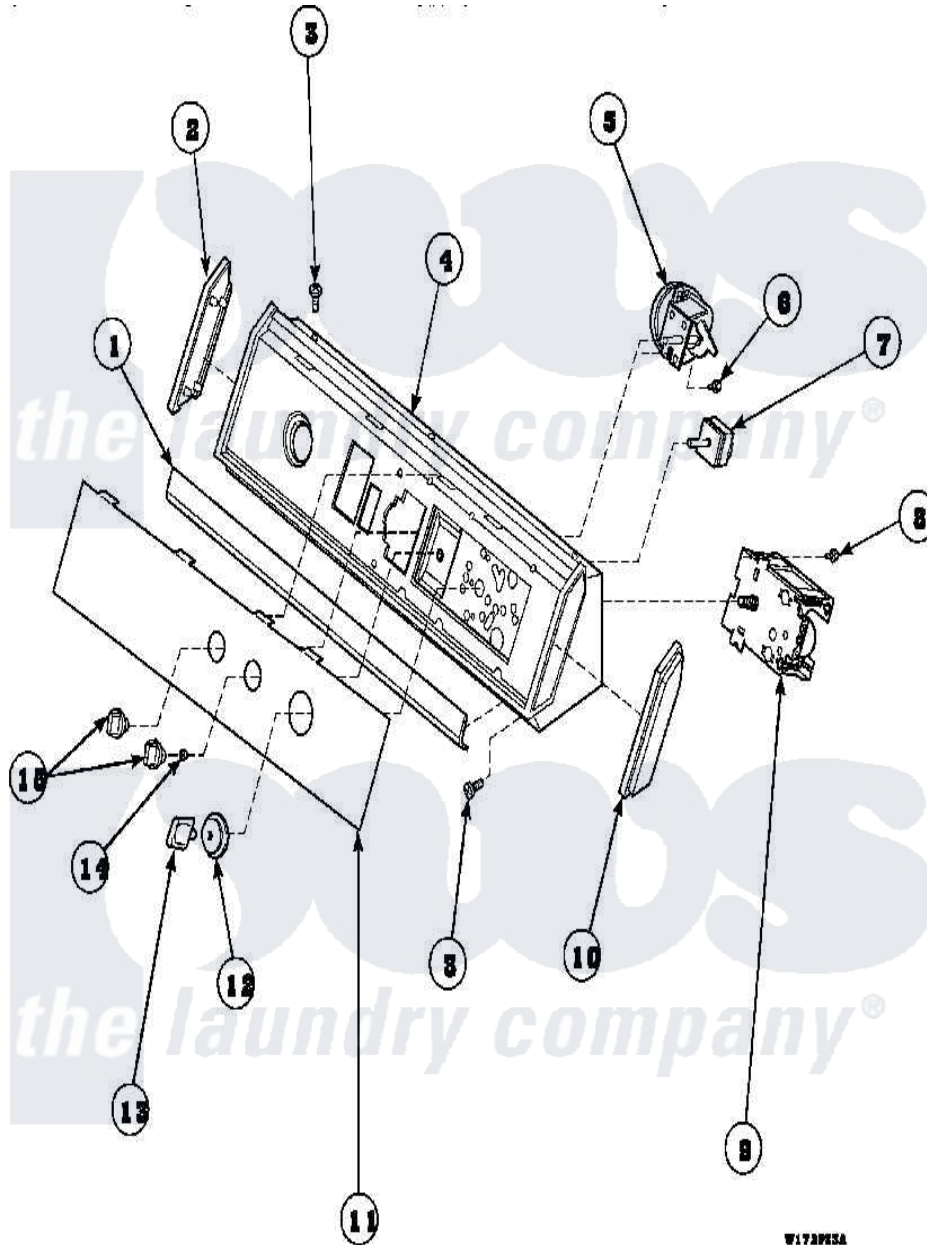

Amana AWM593W2 (BOM: PAWM593W2) 12 - GRAPHIC PANEL, CONTROL HOOD AND CONTROLS

W17AP65A

Amana Residential Amana AWM593W2 (BOM: PAWM593W2) Washer Parts Parts Diagram 12 - GRAPHIC PANEL, CONTROL HOOD AND CONTROLS
 Click on the part number to view part

Item	Original Part Number	Replaced By	Status	Part Description
1	33123R			Trim
2	31249		Not Available	CAP,END-L.H.-CHROME
3	31752		Not Available	SCREW,No.8ABX3/4 POZIDRI
4	31811		Not Available	ASSY,HOOD & MOUNTING B
"	37844		Not Available	ASSY, CONT PANEL
5	36045	40055101		Switch, Pressure
6	31260			Screw, No.8 X 3/8 Ind H
7	32189			Switch, Temp
"	36335	40046601		Switch, Temperature Select
8	23962	W10116760		Screw
9	36608			Timer, 4 Cycle
10	31248			Cap, End-RH-Chrome
11	36618		Not Available	PANEL, GRAPHICS
12	33817		Not Available	ASSY,TIMER SKIRT-BLACK

13

[33897](#)

Knob, Timer-Washer-Blac

14 57584

Not Available

NUT

15 [33610](#)

Assembly, Knob-Rotary-Black