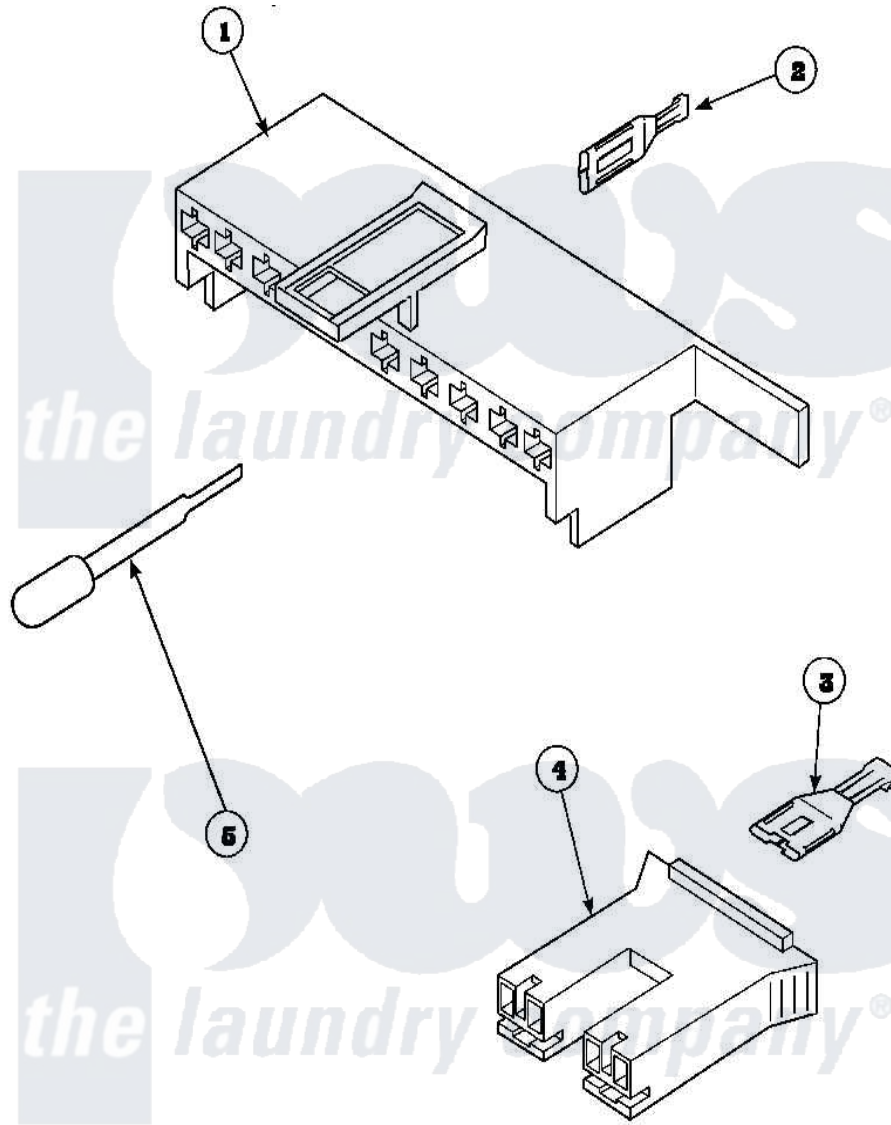

Amana AWM593W2 (BOM: PAWM593W2) 14 - MIXING VLV,MTR CONN BLOCKS,EXTRACTOR

W144828

Amana Residential Amana AWM593W2 (BOM: PAWM593W2) Washer Parts Parts Diagram 14 - MIXING VLV,MTR CONN BLOCKS,EXTRACTOR
 Click on the part number to view part

Item	Original Part Number	Replaced By	Status	Part Description
1	34677			10 Circuit Plug
2	Y00188			Molex Terminal
3	Y00121		Not Available	SPADE TERMINAL(12 GAUGE) (1/4 INCH-(2) 18 GAUGE WIRES O
4	34676			Plug
"	34675		Not Available	PLUG
5	283P4			Terminal Extractor Tool
NI	34833			Assembly, Wire Harness-Hood
"	36278			Harness, Wire