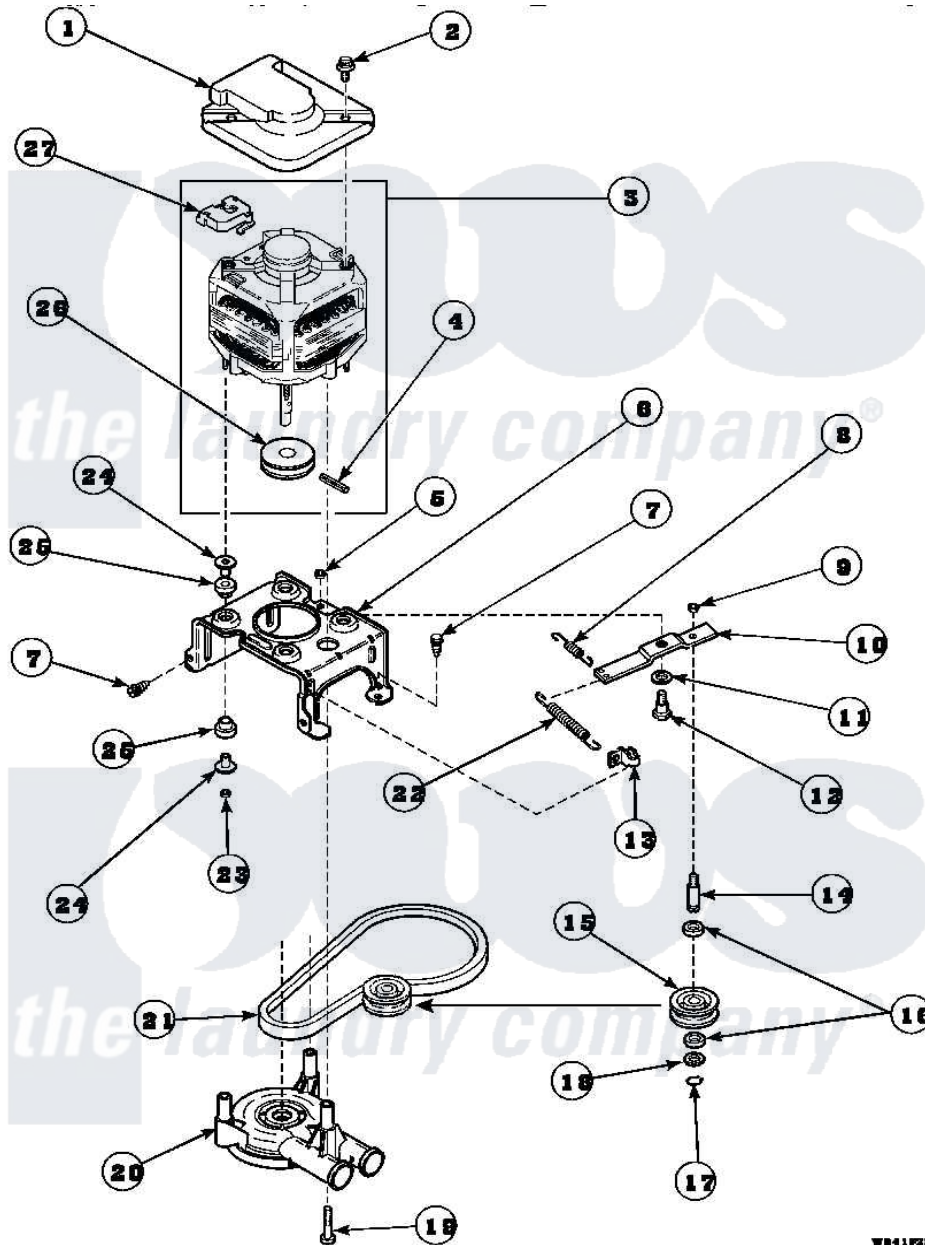

**Amana AWM593W2 (BOM: PAWM593W2) 15 - MOTOR, MTG BRKT, BELT, PUMP & IDLER ASSY**

WB11P20A

Amana Residential Amana AWM593W2 (BOM: PAWM593W2) Washer Parts Parts Diagram 15 - MOTOR, MTG BRKT, BELT, PUMP & IDLER ASSY  
 Click on the part number to view part

Item	Original Part Number	Replaced By	Status	Part Description
1	34754	<a href="#">40112301</a>		Shield, Motor
2	36639	<a href="#">4312464</a>		Screw
3	34571P	<a href="#">27001215</a>		Motor W/Pulley
4	<a href="#">23750</a>			Pin, Roll
5	52566	<a href="#">27001225</a>		Nut, Jam Mid Lock 1/4-20
6	34890		Not Available	BRACKET, MOTOR MOUNT
"	<a href="#">37415P</a>			Kit, Motor Brkt
"	37415	<a href="#">37415P</a>		Kit, Motor Brkt
7	Y31645	<a href="#">27001200</a>		Screw
8	30620		Not Available	SPRING, IDLER LEVER HEL
9	28803	<a href="#">2221070</a>		Clamp, Nylon
10	31054	<a href="#">40041002</a>		Lever, Idler
"	37443	<a href="#">40041002</a>		Lever, Idler
11	81392	<a href="#">40054701</a>		Washer
12	27229	<a href="#">40038901</a>		Screw, 1/4-20

13	<a href="#">28849</a>		Clip, Spring
14	<a href="#">28802</a>		Shaft, Idler
15	28800	Not Available	WHEEL, IDLER
16	<a href="#">Y29443</a>		Washer, Felt
17	<a href="#">23748</a>		Ring, Retaining
18	<a href="#">52549</a>		Washer, 501 ID X3/4 Odx
19	Y34565	<a href="#">40063701</a>	Screw, 10-16 x 1.75
20	36863P	<a href="#">27001233</a>	Pump
21	<a href="#">28808</a>		Belt, Agitate And Spin
22	<a href="#">37366</a>		Spring, Idler
"	<a href="#">37606</a>		Spring, Idler Lever
23	35423	<a href="#">3400029</a>	Nut, Adapter Plate
24	<a href="#">34791</a>		Post, Mount-Motor
25	<a href="#">34788</a>		Mount, Motor
26	27171	Not Available	PULLEY, MOTOR
27	35632	Not Available	SWITCH, MOTOR