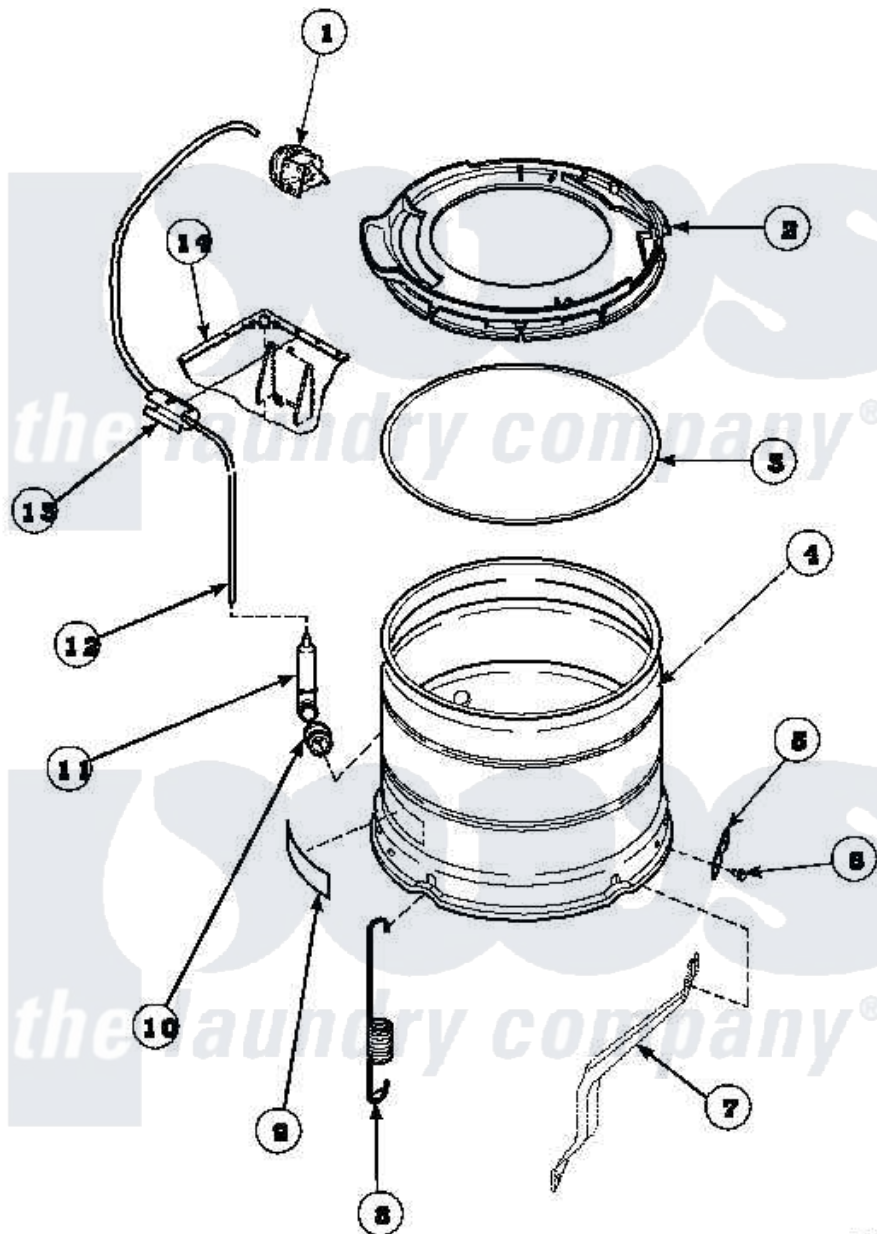

Amana AWM593W2 (BOM: PAWM593W2) 16 - OUTER TUB, COVER AND PRESSURE HOSE

Amana Residential Amana AWM593W2 (BOM: PAWM593W2) Washer Parts Parts Diagram 16 - OUTER TUB, COVER AND PRESSURE HOSE

Click on the part number to view part

Item	Original Part Number	Replaced By	Status	Part Description
1	36045	40055101		Switch, Pressure
2	36025P			Assembly, Tub Cover and Gasket
3	32857			Gasket, Tub Cover Small
4	34438P			Assembly, Outer Tub
5	27926			Plate, Leg .063
6	35369	40128701		Screw, 5/16-18 X .50
7	34471		Not Available	LEG,SUPPORT
8	35948			Spring, Leg-Large Tub
9	500049		Not Available	STICKER
10	29175	40037801		Grommet
11	30907	40008501		Assembly, Pressure Bulb
12	29213	39125		Tubing 31
13	36985		Not Available	CLIP, HOSE
14	34475P		Not Available	CABINET