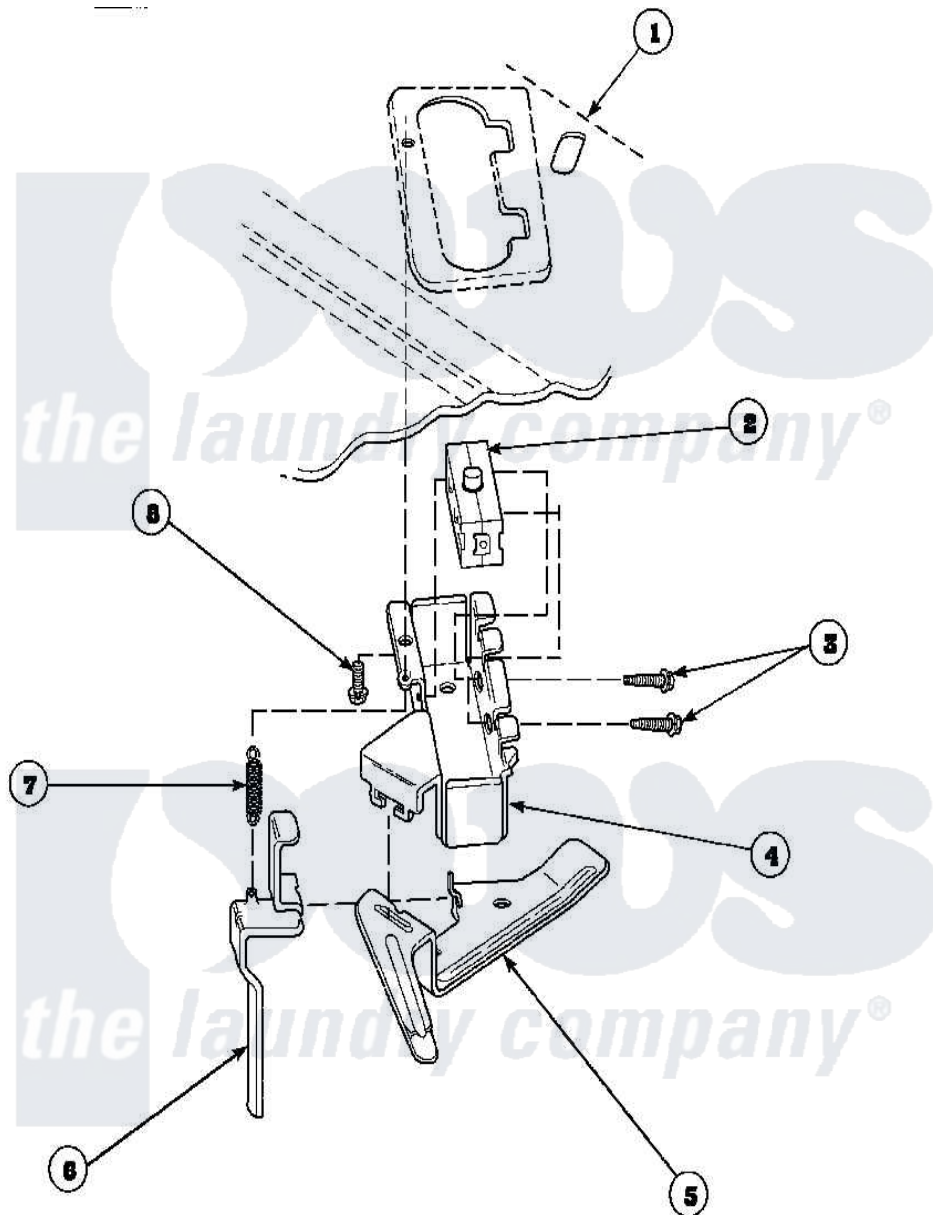

# Amana AWM593W2 (BOM: PAWM593W2) 17 - OUT-OF-BALANCE SWITCH

W240925A

Amana Residential Amana AWM593W2 (BOM: PAWM593W2) Washer Parts Parts Diagram 17 - OUT-OF-BALANCE SWITCH

[Click on the part number to view part](#)

Item	Original Part Number	Replaced By	Status	Part Description
1	34902P		Not Available	TOP
2	33445	<a href="#">27001095</a>		Switch, Lid
3	<a href="#">36510</a>			Screw
4	<a href="#">36497P</a>			Kit, Switch Holder
5	<a href="#">33441</a>			Arm, Actuator
6	<a href="#">33442</a>			Lever, Unbalanced Load
7	<a href="#">33443</a>			Spring
8	23962	<a href="#">W10116760</a>		Screw