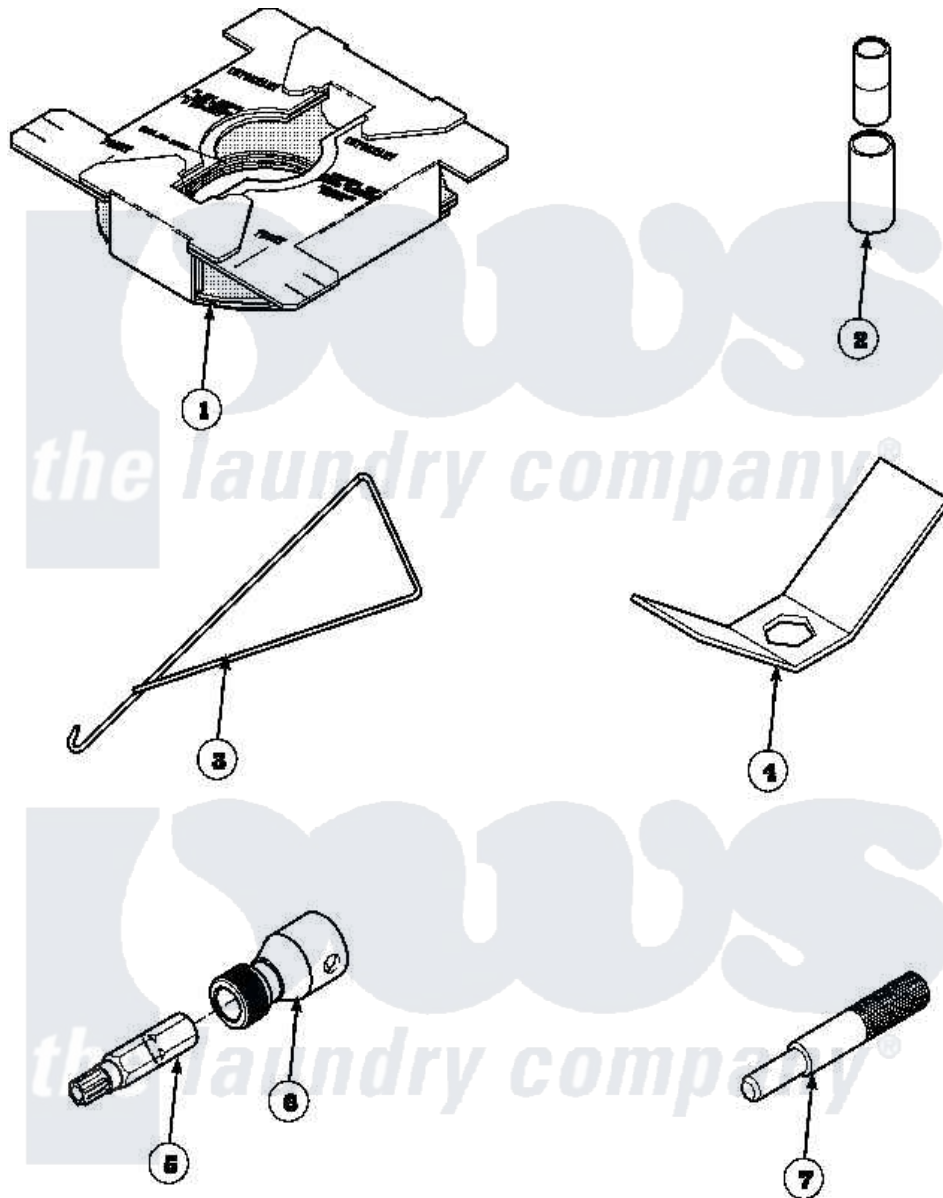

# Amana AWM593W2 (BOM: PAWM593W2) 19 - SPECIAL TOOLS

Amana Residential Amana AWM593W2 (BOM: PAWM593W2) Washer Parts Parts Diagram 19 - SPECIAL TOOLS  
 Click on the part number to view part

W10 593W2

Item	Original Part Number	Replaced By	Status	Part Description
1	36926		Not Available	BRACE, SHIPPING
2	<a href="#">242P4</a>			Installer, Spring
3	289P4	<a href="#">321P4</a>		Hook, Spring
4	237P4	<a href="#">306P4</a>		Hex Wrench
5	<a href="#">282P4</a>			T25 Tamper Resistant Bit
6	<a href="#">24161</a>			Torx Bit Holder
7	305P4		Not Available	TOOL, TRANSMISSION PI
NI	555P3	<a href="#">725P3</a>		Kit