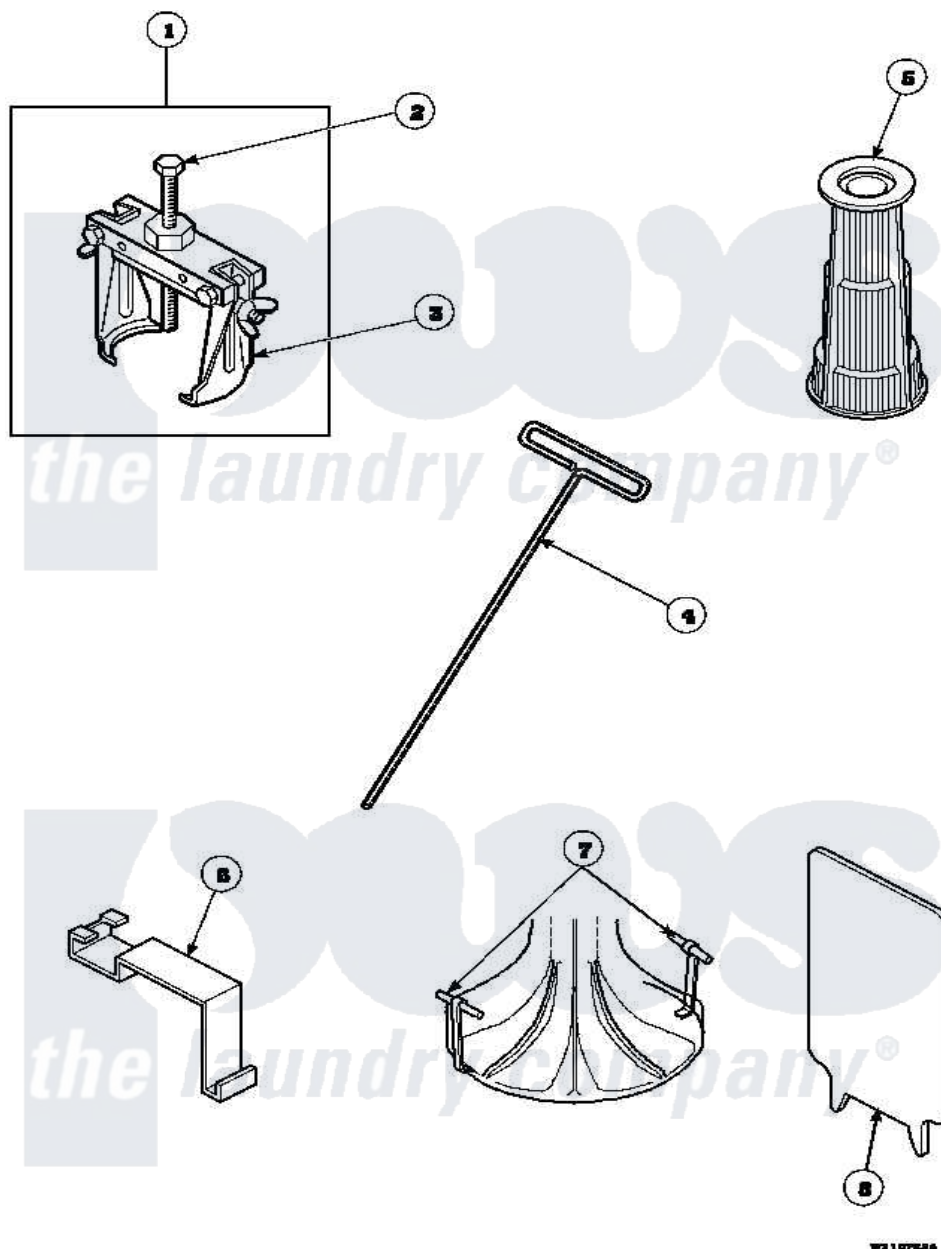

Amana AWM593W2 (BOM: PAWM593W2) 20 - SPECIAL TOOLS

Amana Residential Amana AWM593W2 (BOM: PAWM593W2) Washer Parts Parts Diagram 20 - SPECIAL TOOLS

[Click on the part number to view part](#)

Item	Original Part Number	Replaced By	Status	Part Description
1	294P4			Bell Tool
2	294P4B			Drive Bell Bolt
3	294P4A			Jaw, Drive Bell Tool
4	291P4		Not Available	WRENCH, T - ALLEN
5	293P4			Seal Tool
6	273P4			Tub Cover Gasket Tool
7	254P4P			Agitator Hooks
8	272P4			Tool, Lid Switch Instal
NI	555P3	725P3		Kit