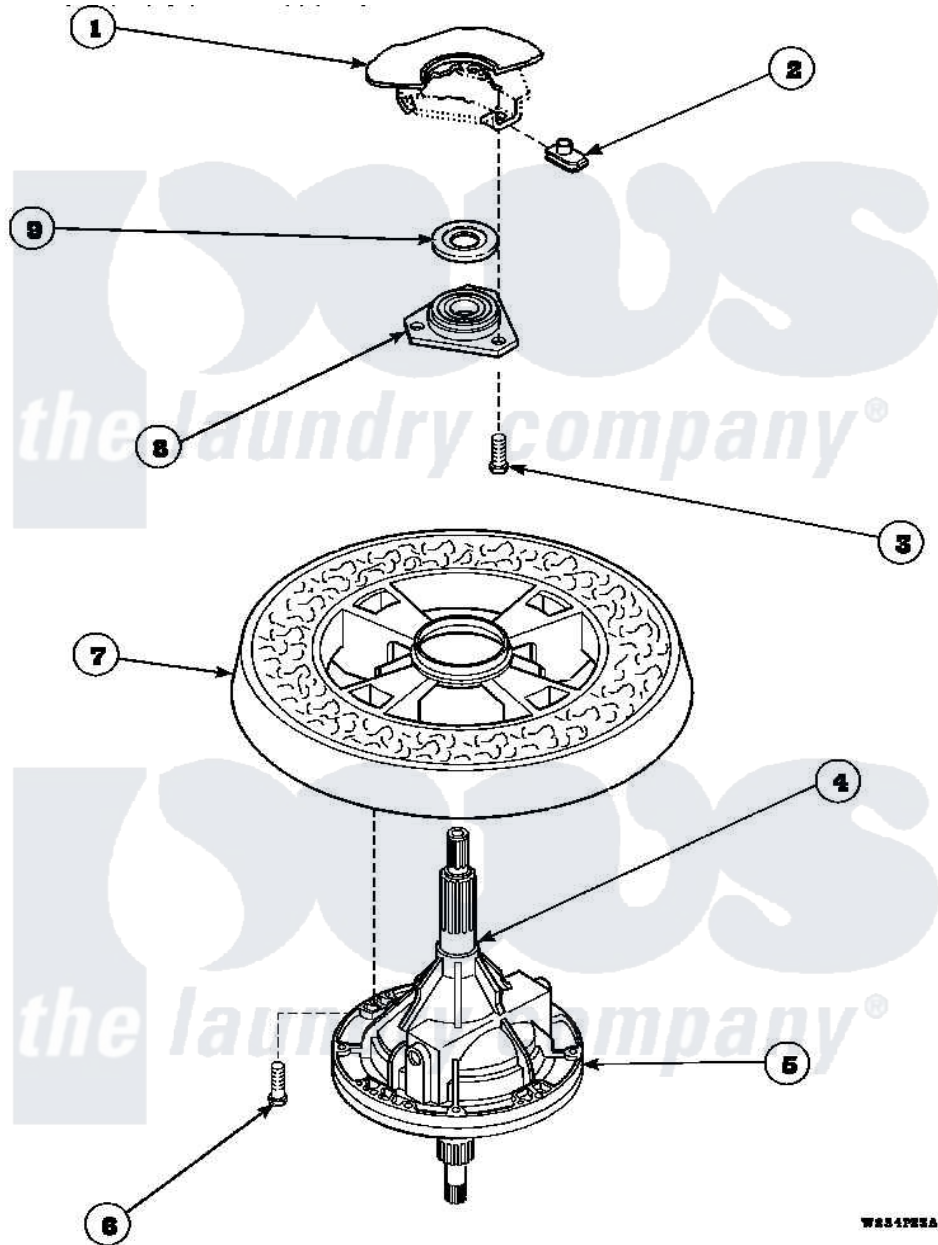

# Amana AWM593W2 (BOM: PAWM593W2) 22 - TRANSMISSION ASSY AND BALANCING RING

Amana Residential Amana AWM593W2 (BOM: PAWM593W2) Washer Parts Parts Diagram 22 - TRANSMISSION ASSY AND BALANCING RING  
 Click on the part number to view part

Item	Original Part Number	Replaced By	Status	Part Description
1	<a href="#">34438P</a>			Assembly, Outer Tub
2	<a href="#">27222</a>			Nut, Retainer 5/16-18
3	36991	<a href="#">3400500</a>		Bolt, 3405245 5/16-18 X 3/4
4	<a href="#">27604P</a>			Never-Seeze 1 Oz Tube
5	<a href="#">34526P</a>			Assembly, Transmission
6	37047		Not Available	SCREW, CAP
7	34731		Not Available	ASSY,BALANCE RING-COMPL
8	27182	<a href="#">40004201P</a>		Main Bearing Assembly
9	<a href="#">27187</a>			Flinger