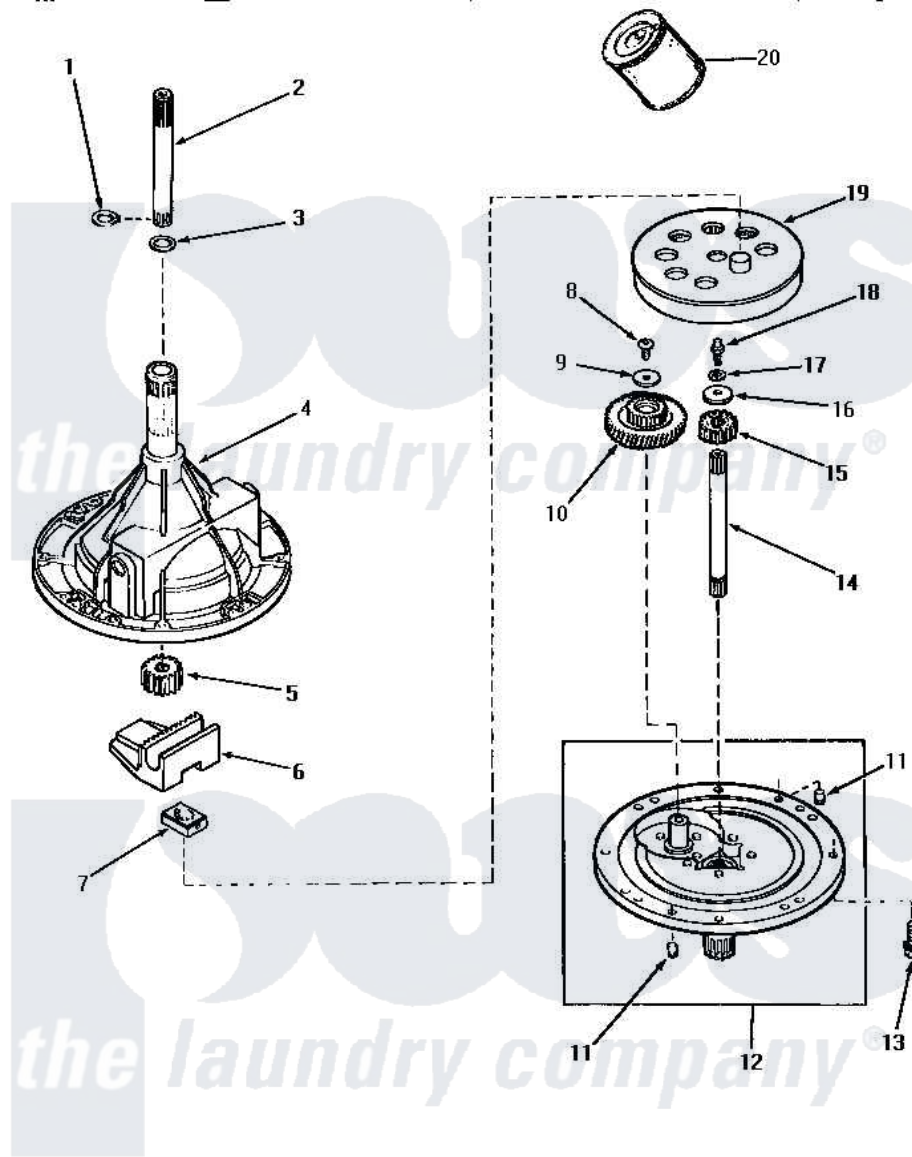

Amana AWM631 01 - 33227 TRANSMISSION ASSY COMPONENTS

COMPONENTS FOR 33227 TRANSMISSION ASSEMBLY

Amana [Residential Amana AWM631 Washer Parts](#) Parts Diagram 01 - 33227 TRANSMISSION ASSY COMPONENTS
 Click on the part number to view part

Item	Original Part Number	Replaced By	Status	Part Description
1	27197			Ring, Retaining
2	29134	Y36570		Shaft, Output
3	20212	35092		Washer, 3628id X 1.00 X .056
4	33223		Not Available	ASSY, TRANSMISSION CASE
5	27003			Pinion, Agitator
6	Y31526			Rack
7	26493			Slide
8	29273			Screw, 1/4-20 X 3/8
9	29260		Not Available	WASHER
10	29161			Gear, Reduction
11	27172			Pin, Dowel
12	33214		Not Available	TRANSMISSION COVER ASSEMBLY
13	32814		Not Available	SCREW, 1/4-20X7/8 SERRA
14	27081	27081P		Shaft Input Package
15	Y29160			Pinion, Drive
16	26509	40041501		Washer

17	21456		Lockwasher, 1/4 Intshkp
18	27030	Not Available	SCREW, 1/4-20 SPECIAL
19	26577		Assembly, Gear And Stud
20	27243P		Oil, CW Transmission F-
NI	28434P	Not Available	LOCTITE