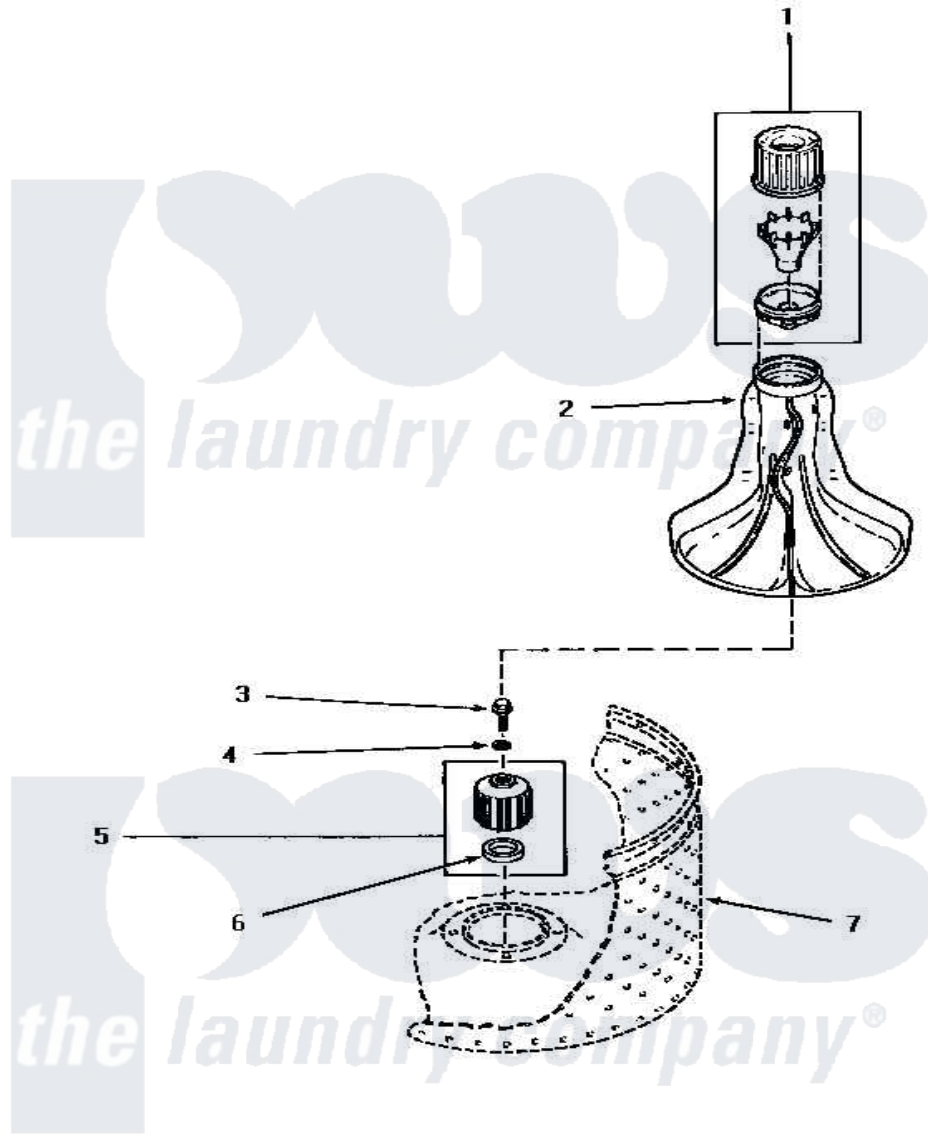

Amana AWM631 02 - AGITATOR, DRIVE BELL & SEAL SEAT

AGITATOR, DRIVE BELL AND SEAL SEAT

Amana [Residential Amana AWM631 Washer Parts](#) Parts Diagram 02 - AGITATOR, DRIVE BELL & SEAL SEAT
 Click on the part number to view part

Item	Original Part Number	Replaced By	Status	Part Description
1	34155	40002101W		Assembly, Fabric Softner
2	33174	40000501W		Agitator, Flex Vane
3	30852			Screw, No.8-1/4 X 20 X 3/
4	30853		Not Available	SEAL
5	30071P	R9900189		Kit, Drive Bell And Seal
6	Y00000000		Not Available	SEE NOTE SEAL SEAT -- (SEE PAGES 8 & 10)
7	Y00000000		Not Available	SEE NOTE WASHTUB
NI	442P3	R9900189		Kit, Drive Bell And Seal