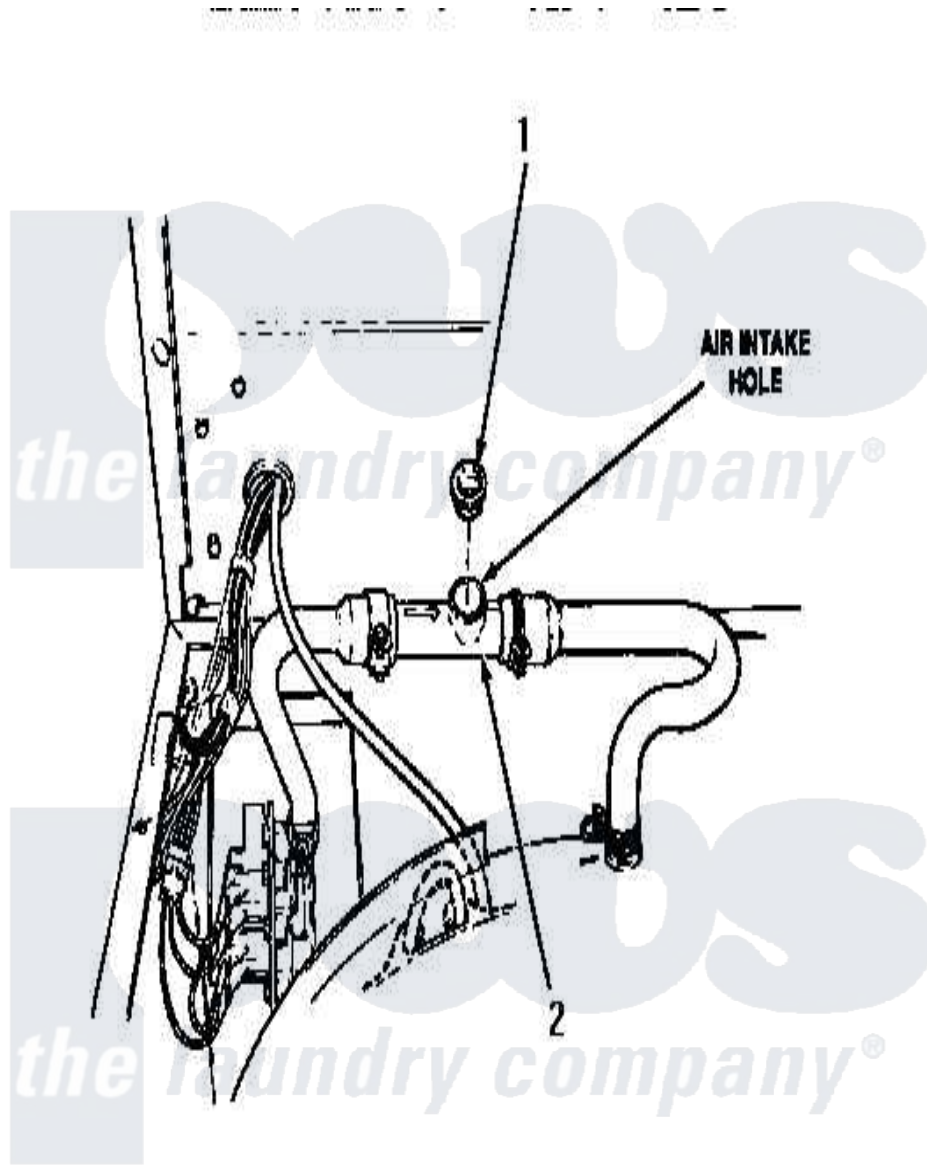

Amana AWM631 03 - BACK FLOW PREVENTER (CHANGE)

Amana [Residential Amana AWM631 Washer Parts](#) Parts Diagram 03 - BACK FLOW PREVENTER (CHANGE)
Click on the part number to view part

Item	Original Part Number	Replaced By	Status	Part Description
1	34340	34280		Assembly, Backflow Prevento
2	27118	34280		Assembly, Backflow Prevento