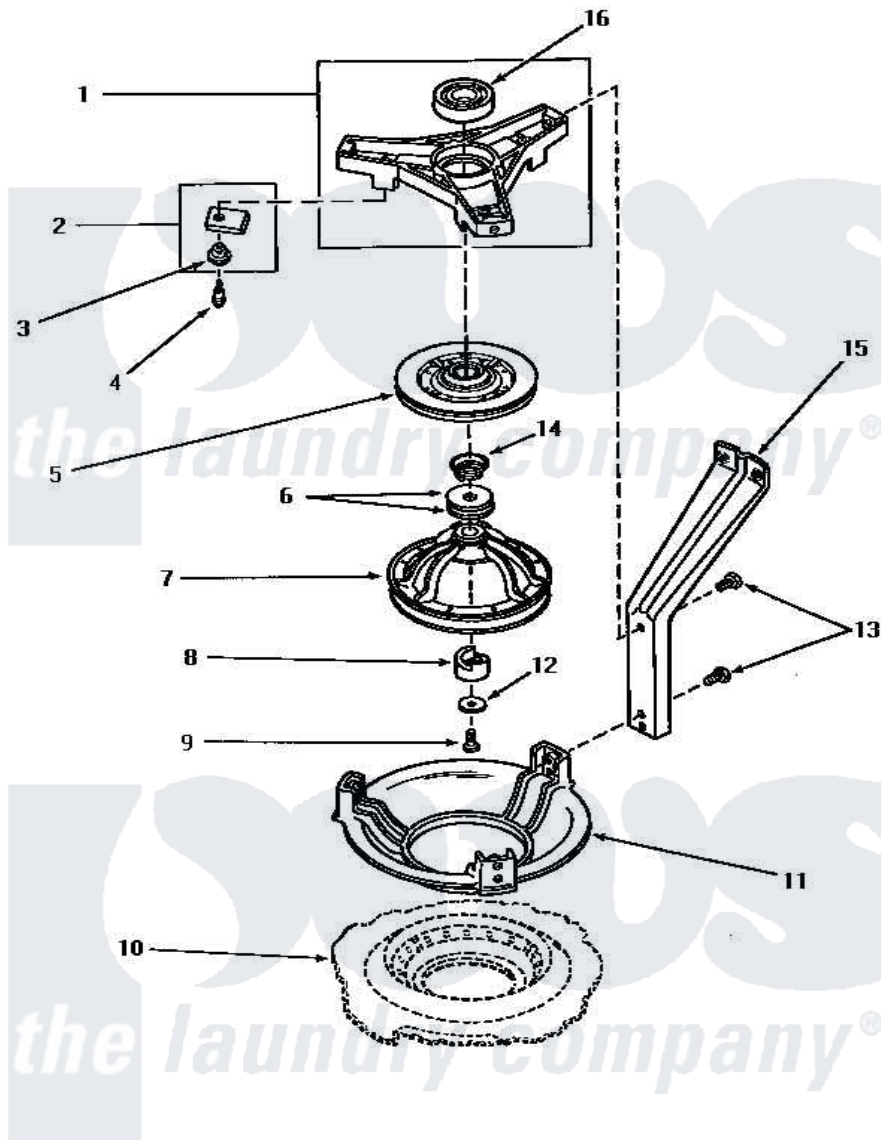

Amana AWM631 04 - BRG HSG/BRAKE/PULLEY & PIVOT DOME

BEARING HOUSING, BRAKE, PULLEY AND PIVOT DOME

Amana [Residential Amana AWM631 Washer Parts](#) Parts Diagram 04 - BRG HSG/BRAKE/PULLEY & PIVOT DOME
 Click on the part number to view part

Item	Original Part Number	Replaced By	Status	Part Description
1	28913	35746		AssemLy, Bearing Housing-L
2	348P3	R9900543		Pad-Brake
3	29993			Sleeve, Anti-Rotation
4	26547			Screw, 10-24 Shoulder
5	31961	R9900474		Brake Assembly
6	32651	40065701		Washer, 2 Odx.63 ID
7	30260	34232P		Kit-Pulley
8	27018			Helix
9	27220	40063401		Screw, 1/4-20 x 5/8 Hex
10	Y00000000		Not Available	SEE NOTE BASE ASSEMBLY
11	27124		Not Available	DOMe,PIVOT
12	26509	40041501		Washer
13	30016	40128701		Screw, 5/16-18 X .50
14	33435			Spring, Conical
15	27090			Leg, Support
16	28944R	40004001		Bearing, Main