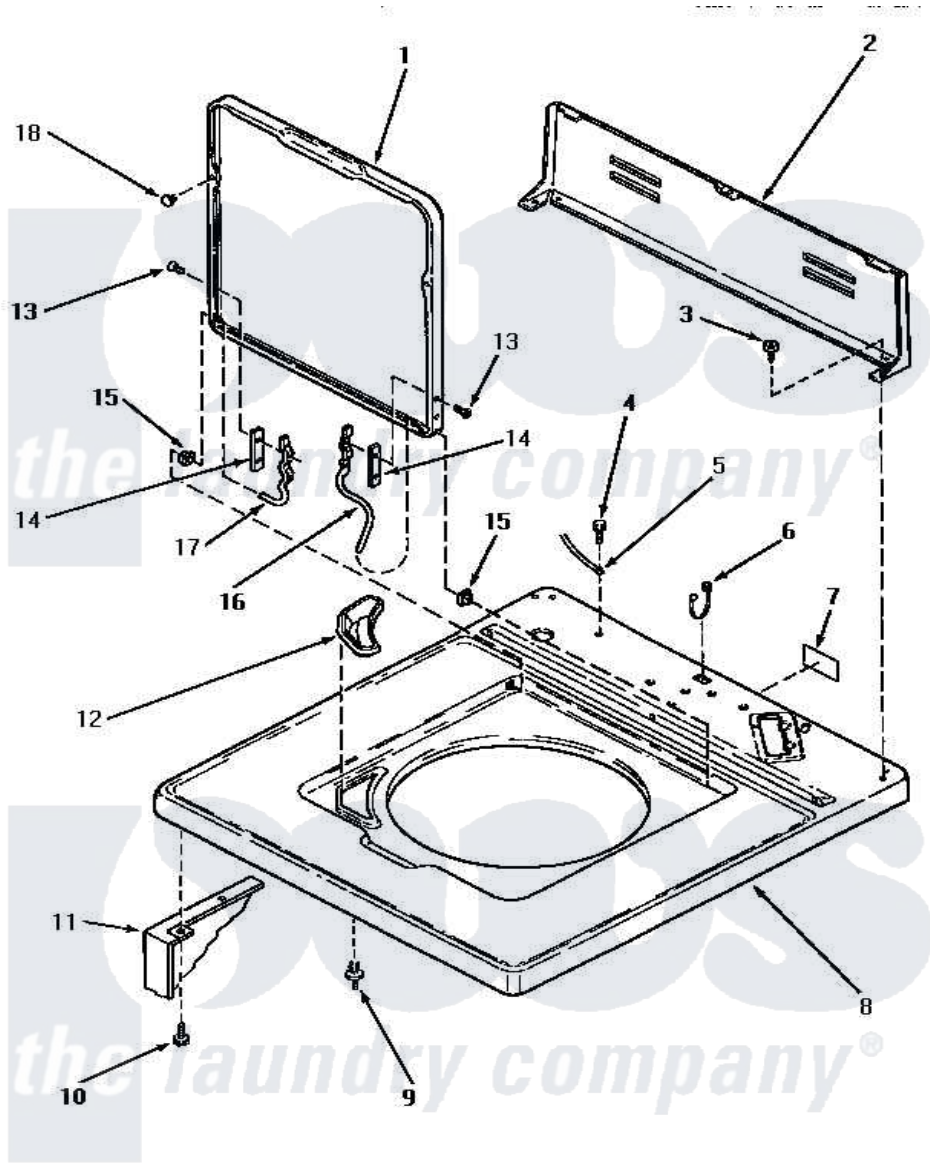

# Amana AWM631 05 - CAB TOP/LOADING DR & CTRL HOOD REAR PAN

## CABINET TOP, LOADING DOOR AND CONTROL HOOD REAR PANEL

Amana [Residential Amana AWM631 Washer Parts](#) Parts Diagram 05 - CAB TOP/LOADING DR & CTRL HOOD REAR PAN

Click on the part number to view part

Item	Original Part Number	Replaced By	Status	Part Description
1	33541W	<a href="#">33541WP</a>		Lid, W/Instructions
"	33541H		Not Available	LOADING DOOR, HARVEST GOLD
"	33541L	<a href="#">33541LP</a>		Lid, W/Instructions
2	33619		Not Available	CONTROL HOOD REAR PANEL
3	23962	<a href="#">W10116760</a>		Screw
4	<a href="#">52909</a>			Screw, 10B-16 X 1/2 HeX
5	Y00000000		Not Available	SEE NOTE GROUND WIRE, GREEN
6	21903	<a href="#">211881</a>		Grommet, Cord Part Not Used-Gas Models Only
7	24903		Not Available	STICKER,DISCONNECT POW
8	33451W		Not Available	CABINET TOP, WHITE
"	33451L		Not Available	CABINET TOP, ALMOND
"	33451H		Not Available	CABINET TOP, HARVEST GOLD