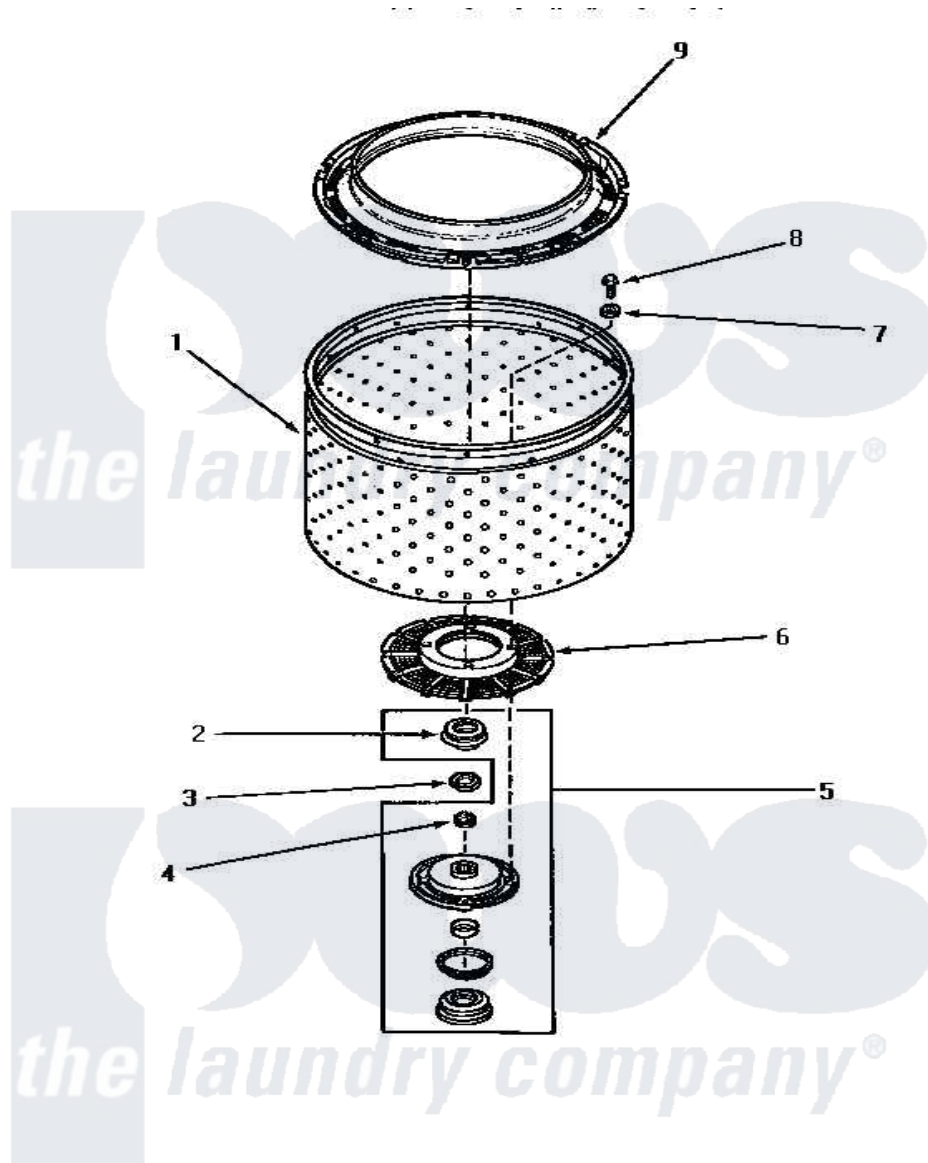

Amana AWM631 06 - CLOTHES GUARD/WASHTUB/LINT FILTER & HUB

CLOTHES GUARD, WASHTUB, LINT FILTER AND HUB

Amana [Residential Amana AWM631 Washer Parts](#) Parts Diagram 06 - CLOTHES GUARD/WASHTUB/LINT FILTER & HUB

[Click on the part number to view part](#)

Item	Original Part Number	Replaced By	Status	Part Description
1	33296	39248P		Wash Tub
"	33295	39252P		Wash Tub
"	33245			Washtub, Stainless Steel
2	Y00000000		Not Available	SEE NOTE SEAL HEAD -- (SEE PAGES 8 & 10)
3	Y29220	40016301		Nut, Lock
4	29728	40008301		Insert, Spline
5	495P3	R9900552		Hub And Seal
6	32998	39371		Filter Lin
7	28094			Gasket
8	27202	W10116787		Screw
9	32989	35035		Guard, Clothes