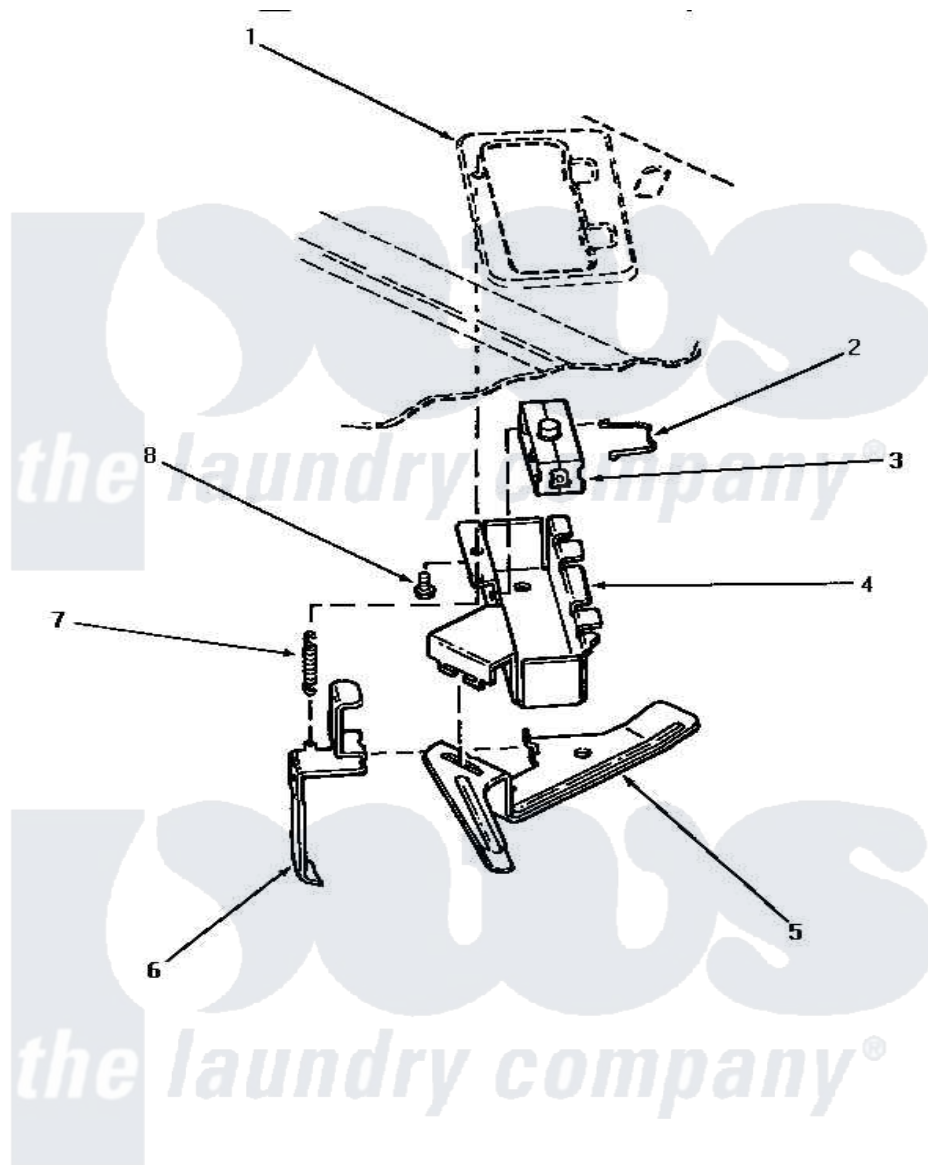

# Amana AWM631 07 - DOOR & OUT-OF-BALANCE SWITCH

## DOOR AND OUT-OF-BALANCE SWITCH

Amana [Residential Amana AWM631 Washer Parts](#) Parts Diagram 07 - DOOR & OUT-OF-BALANCE SWITCH  
 Click on the part number to view part

Item	Original Part Number	Replaced By	Status	Part Description
1	Y00000000		Not Available	SEE NOTE CABINET TOP
2	33433		Not Available	CLIP,HOLDER-SWITCH
3	33445	<a href="#">27001095</a>		Switch, Lid
4	33440	<a href="#">36497P</a>		Kit, Switch Holder
5	<a href="#">33441</a>			Arm, Actuator
6	<a href="#">33442</a>			Lever, Unbalanced Load
7	<a href="#">33443</a>			Spring
8	23962	<a href="#">W10116760</a>		Screw