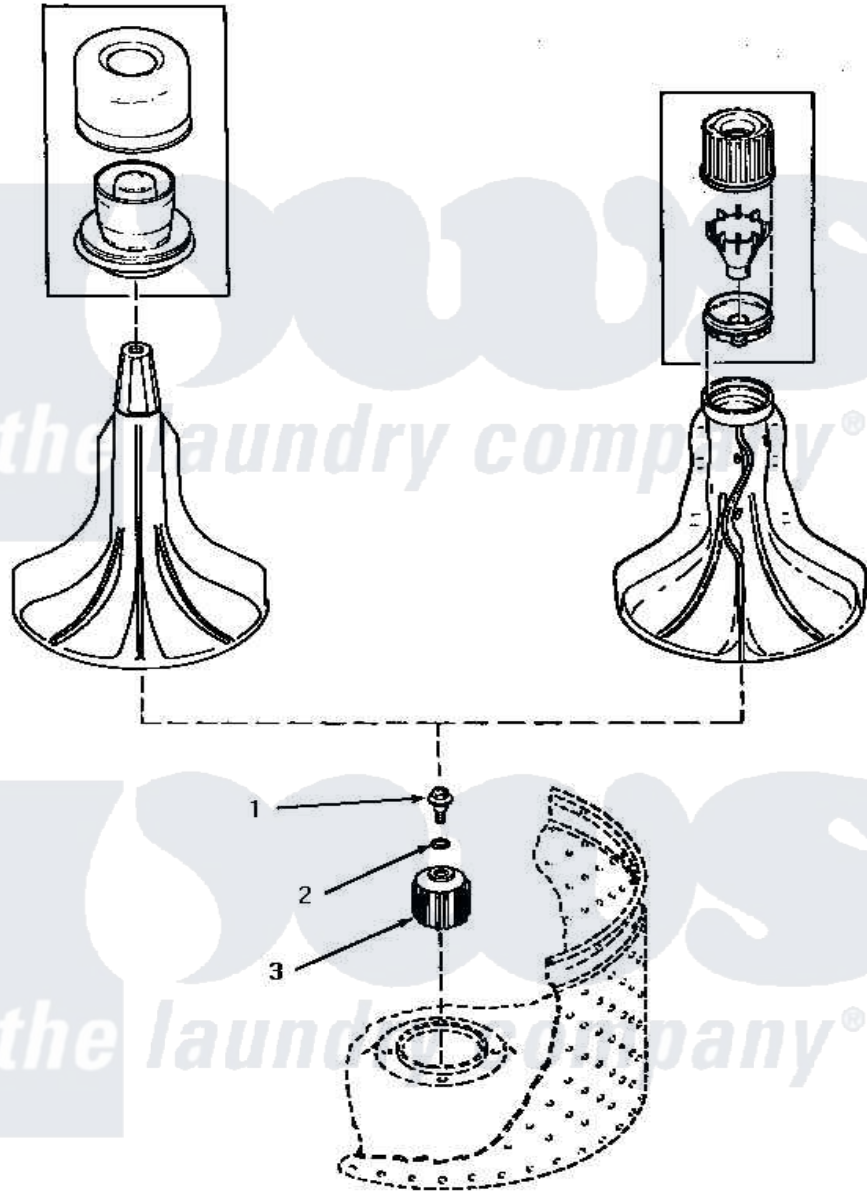

# Amana AWM631 08 - DRIVE BELL (CHANGE)

Amana Residential Amana AWM631 Washer Parts Parts Diagram 08 - DRIVE BELL (CHANGE)  
Click on the part number to view part

| Item | Original Part Number | Replaced By              | Status | Part Description         |
|------|----------------------|--------------------------|--------|--------------------------|
| 1    | 34288                | <a href="#">40065102</a> |        | Screw, Shoulder 1/4      |
| 2    | 34289                | <a href="#">36472</a>    |        | O-Ring                   |
| 3    | 34504                | <a href="#">R9900189</a> |        | Kit, Drive Bell And Seal |