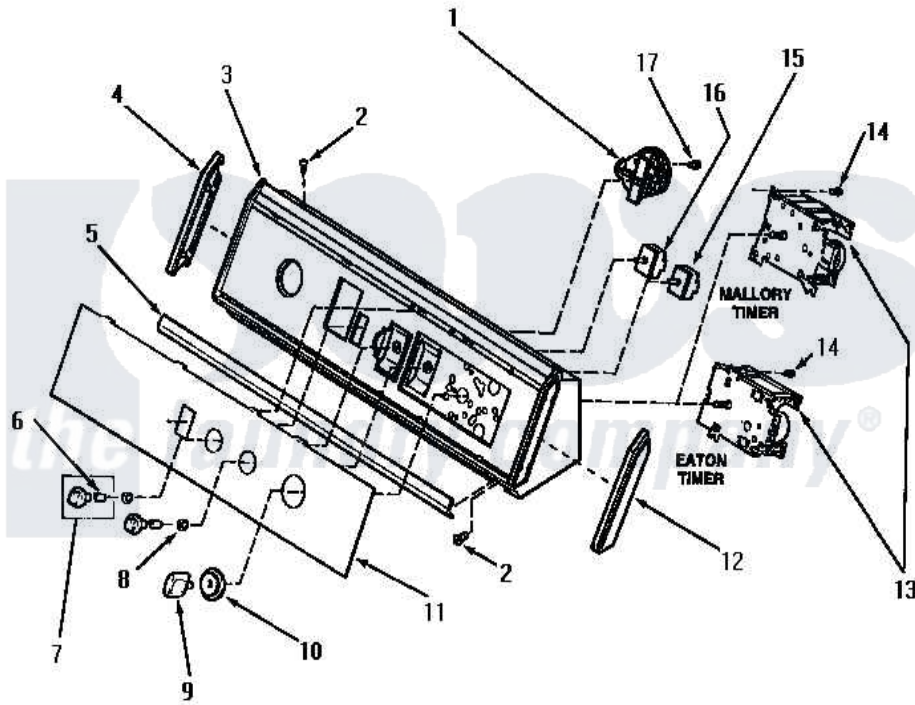

# Amana AWM631 10 - GRAPHICS PANEL, CONTROL HOOD & CONTROLS

## GRAPHICS PANEL, CONTROL HOOD AND CONTROLS

Amana [Residential Amana AWM631 Washer Parts](#) Parts Diagram 10 - GRAPHICS PANEL, CONTROL HOOD & CONTROLS

[Click on the part number to view part](#)

Item	Original Part Number	Replaced By	Status	Part Description
"	NOTE:		Not Available	PRIOR TO SN R1624440YK, IT IS NOT RECOMMENDED THE AIR INTAKE HOLE BEPLUGGED BY THE ORANGE PLUG 34340 ON THE BACK FLOW PREVENTER 27118. THE WATER FILL WILL BE
1	33959		Not Available	SWITCH,PRESSURE-SLIDE
2	31752		Not Available	SCREW,No.8ABX3/4 POZIDRI
3	34215		Not Available	ASSY, HOOD & MTG PLATE
4	31249		Not Available	CAP,END-L.H.-CHROME
5	<a href="#">33123R</a>			Trim
6	10519		Not Available	RETAINER
7	33688	<a href="#">36701W</a>		Knob
8	57584		Not Available	NUT
9	33898		Not Available	TIMER KNOB WHITE
10	33818		Not Available	TIMER KNOB SKIRT

11	33787	Not Available	PANEL, GRAPHIC
12	<a href="#">31248</a>		Cap, End-RH-Chrome
13	31240	<a href="#">31240P</a>	Timer 5 Cycle Package
14	23962	<a href="#">W10116760</a>	Screw
15	33690	Not Available	SWITCH,SELECTOR-CYCLE
16	24392	Not Available	SWITCH TEMP
17	<a href="#">31260</a>		Screw, No.8 X 3/8 Ind H