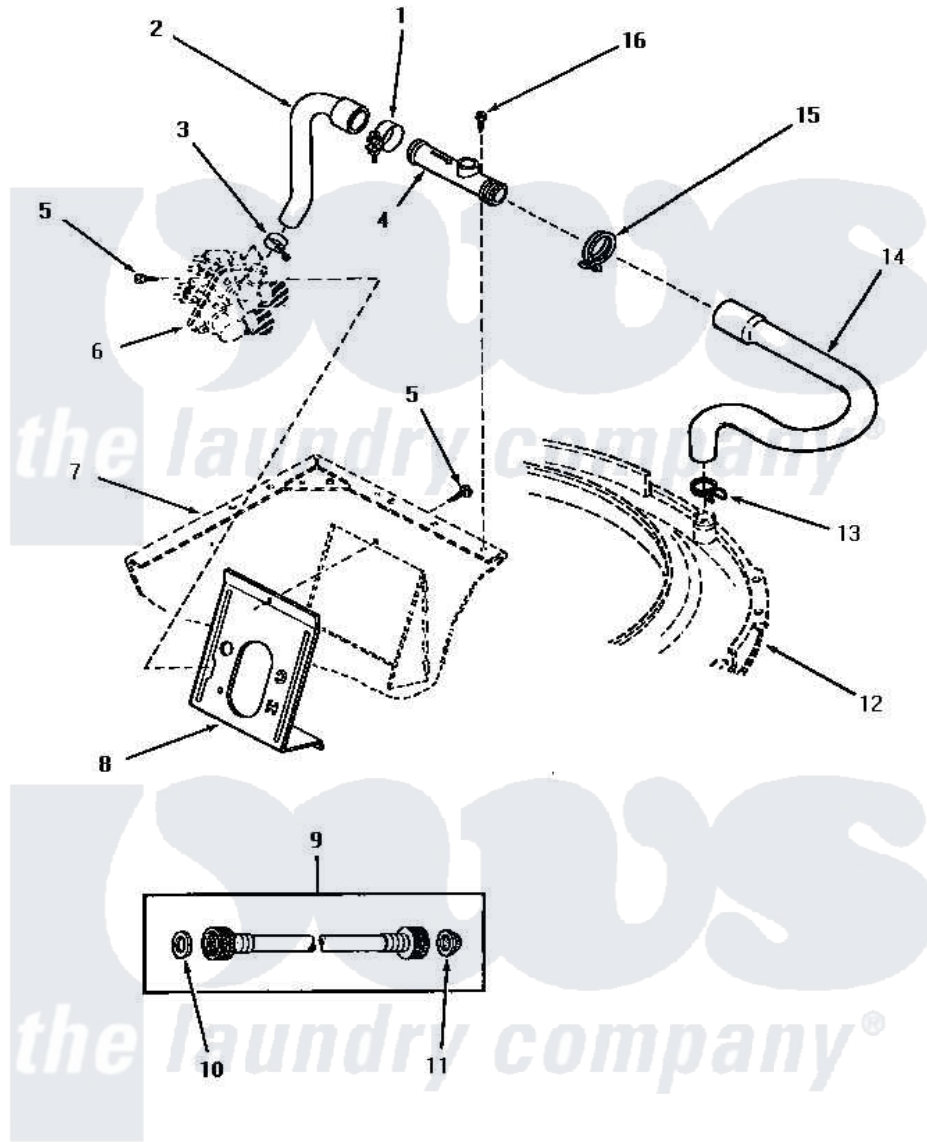

# Amana AWM631 11 - INLET/FILL HOSE/BACK FL PREVENTER & BRKT

## INLET HOSE, FILLER HOSE, BACK FLOW PREVENTER AND MIXING VALVE MOUNTING BRACKET

Amana [Residential Amana AWM631 Washer Parts](#) Parts Diagram 11 - INLET/FILL HOSE/BACK FL PREVENTER & BRKT

[Click on the part number to view part](#)

Item	Original Part Number	Replaced By	Status	Part Description
1	27152		Not Available	CLAMP HOSE
2	<a href="#">27183</a>			Hose, Mixing Valve
3	27643	<a href="#">596669</a>		Clamp, Manifold
4	27118	<a href="#">34280</a>		Assembly, Backflow Prevento
5	56392		Not Available	SCREW,8-18 X 3/8 TAPPI
6	Y00000000		Not Available	SEE NOTE MIXING VALVE
7	Y00000000		Not Available	SEE NOTE CABINET
8	32837	<a href="#">39407</a>		Bracket, Valve
9	28330P	<a href="#">202860</a>		Inlet Hose Assembly
10	20290	<a href="#">Y013783</a>		Washer, Inlet Hose
11	28605	<a href="#">22002960</a>		Strainer, Washer Inlet
12	Y00000000		Not Available	SEE NOTE OUTER TUB COVER
13	<a href="#">29210</a>			Hose Clamp
14	<a href="#">33186</a>			Hose, Water Inlet
15	21976		Not Available	HOSE CLAMP, GREEN