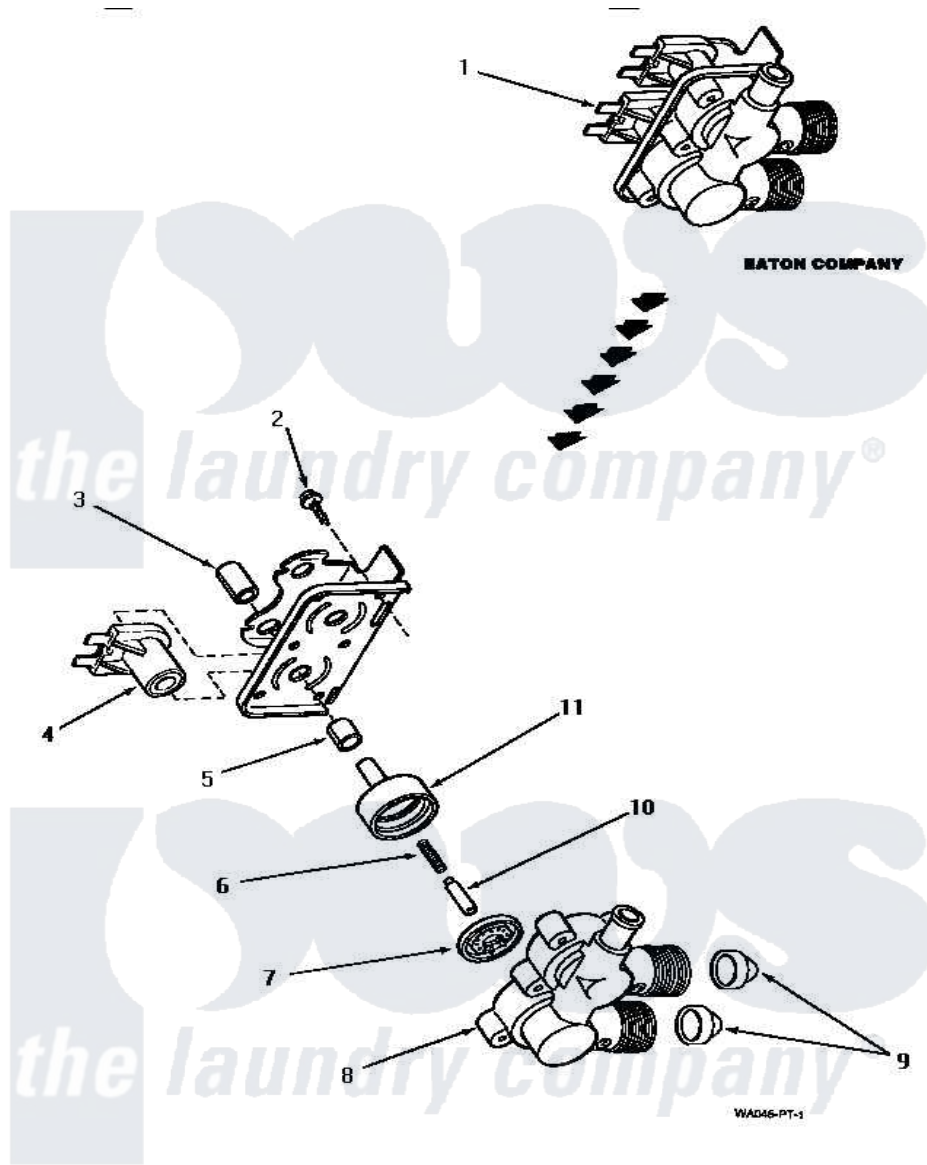

Amana AWM631 13 - MIXING VALVE ASSY (EATON COMPANY)

MIXING VALVE ASSEMBLY (Eaton Company)

Amana [Residential Amana AWM631 Washer Parts](#) Parts Diagram 13 - MIXING VALVE ASSY (EATON COMPANY)

[Click on the part number to view part](#)

Item	Original Part Number	Replaced By	Status	Part Description
1	33930			Valve, Mixing
2	25817C		Not Available	SCREW
3	24128		Not Available	SLEEVE, LONG
4	33930A	33930		Valve, Mixing
5	24129		Not Available	SLEEVE, SHORT
6	24131		Not Available	SPRING
7	24134		Not Available	DIAPHRAGM
8	Y24159	33930		Valve, Mixing
9	24122	22002960		Strainer, Washer Inlet
10	24132		Not Available	ARMATURE
11	24130			Guide, Armature