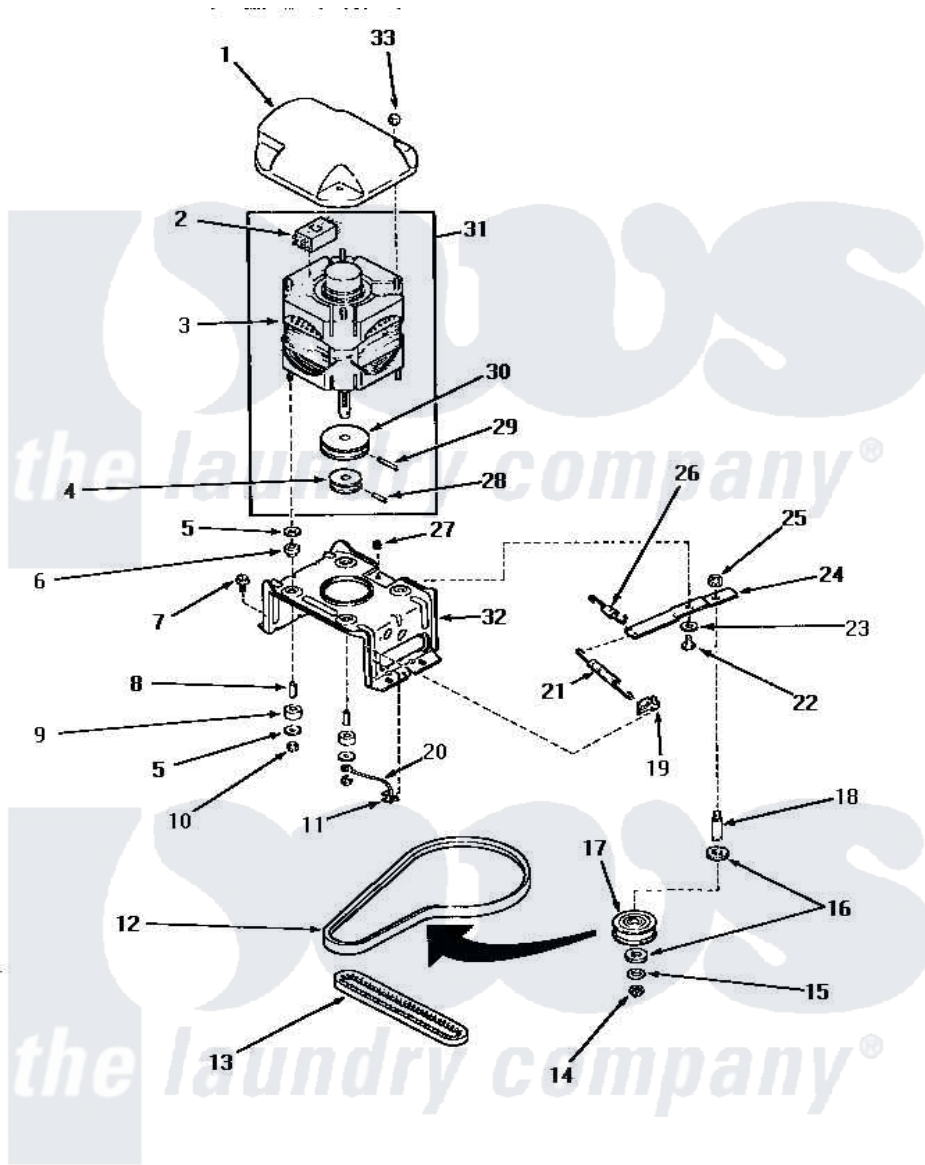

Amana AWM631 14 - MOTOR, MTG BRACKET, BELTS & IDLER ASSY

MOTOR, MOUNTING BRACKET, BELTS AND IDLER ASSEMBLY

Amana [Residential Amana AWM631 Washer Parts](#) Parts Diagram 14 - MOTOR, MTG BRACKET, BELTS & IDLER ASSY

[Click on the part number to view part](#)

Item	Original Part Number	Replaced By	Status	Part Description
1	27136			Shield, Motor
2	30897A	30897AP		Switch- MO
"	30895A	30895AP		Switch Motor-W/Instr
"	24140		Not Available	SWITCH,MOTOR
"	24139		Not Available	SWITCH,MOTOR
3	30895	27179P		Motor-Drve
4	Y27104		Not Available	PULLEY,MOTOR
5	03888		Not Available	WASHER
6	01952A			Mounting, Rubber
7	Y31645	27001200		Screw
8	27181		Not Available	SPACER,MOTOR
9	01953		Not Available	WASHER,LOWER MOTOR MOU
10	23604			Nut, Hex 10-32 Lock
11	Y00161	B5733302		Clip, Ground
12	28808			Belt, Agitate And Spin

13	27155		Belt, Pump
14	23748		Ring, Retaining
15	52549		Washer, 501 ID X3/4 Odx
16	Y29443		Washer, Felt
17	28800	Not Available	WHEEL, IDLER
18	28802		Shaft, Idler
19	28849		Clip, Spring
20	Y00000000	Not Available	SEE NOTE GROUND WIRE, GREEN
21	28807	37366	Spring, Idler
22	27229	40038901	Screw, 1/4-20
23	81392	40054701	Washer
24	31054	40041002	Lever, Idler
25	28803	2221070	Clamp, Nylon
26	30620	Not Available	SPRING, IDLER LEVER HEL
27	52566	27001225	Nut, Jam Mid Lock 1/4-20
28	10416		Pin, Roll
29	23750		Pin, Roll
30	27171	Not Available	PULLEY, MOTOR
31	27179	27179P	Motor-Drve
32	28791		Bracket, Motor Mount
33	27201		Locknut
NI	20605	Not Available	LUBE, HI TEMPERATURE-56
"	258P3	Not Available	KIT, CAPACITOR