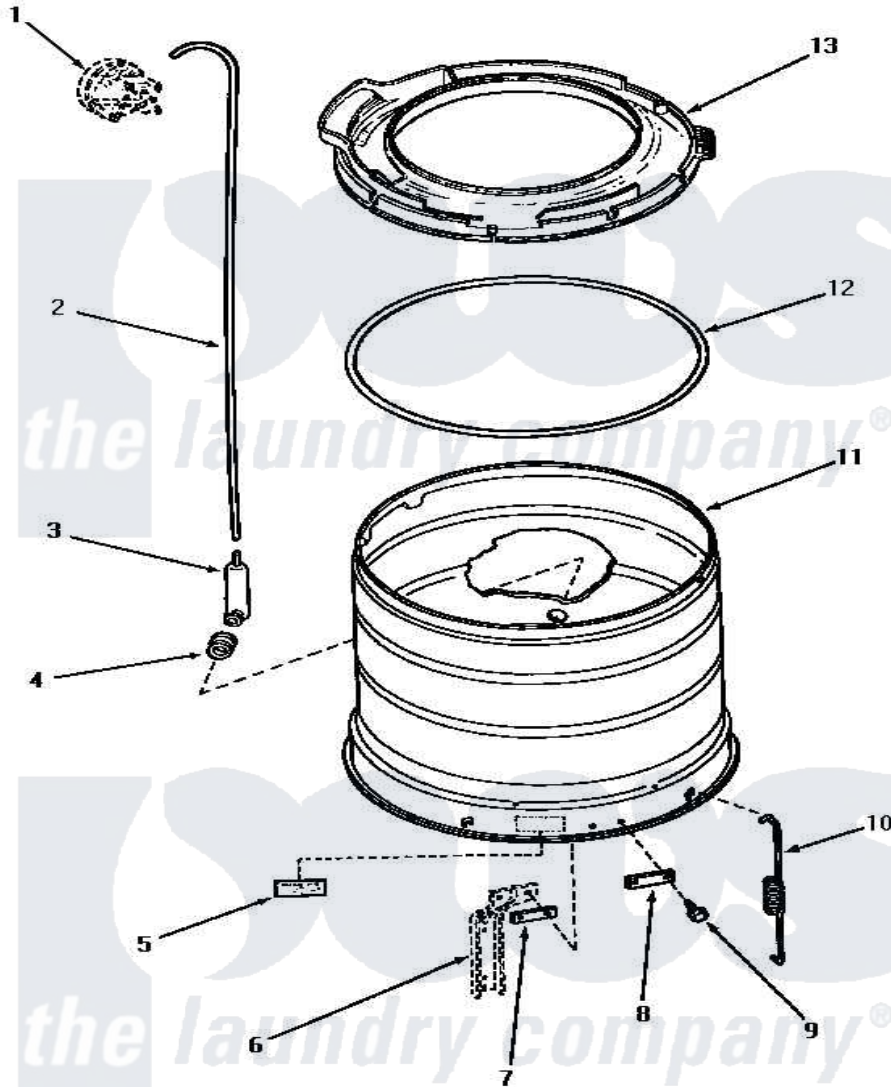

Amana AWM631 15 - OUTER TUB, COVER & PRESSURE HOSE

OUTER TUB, COVER AND PRESSURE HOSE

Amana [Residential Amana AWM631 Washer Parts](#) Parts Diagram 15 - OUTER TUB, COVER & PRESSURE HOSE
 Click on the part number to view part

Item	Original Part Number	Replaced By	Status	Part Description
1	Y00000000		Not Available	SEE NOTE PRESSURE SWITCH
2	29213	39125		Tubing 31
3	30907	40008501		Assembly, Pressure Bulb
4	29175	40037801		Grommet
5	Y27195		Not Available	STICKER
6	Y00000000		Not Available	SEE NOTE SUPPORT LEG
7	27927			Plate, Leg .032
8	27926			Plate, Leg .063
9	27205	40128701		Screw, 5/16-18 X .50
10	27239			Spring, Leg
11	33178	33178P		Assembly- Oute
12	32857			Gasket, Tub Cover Small
13	32858	33184P		Cover, Outer Tub