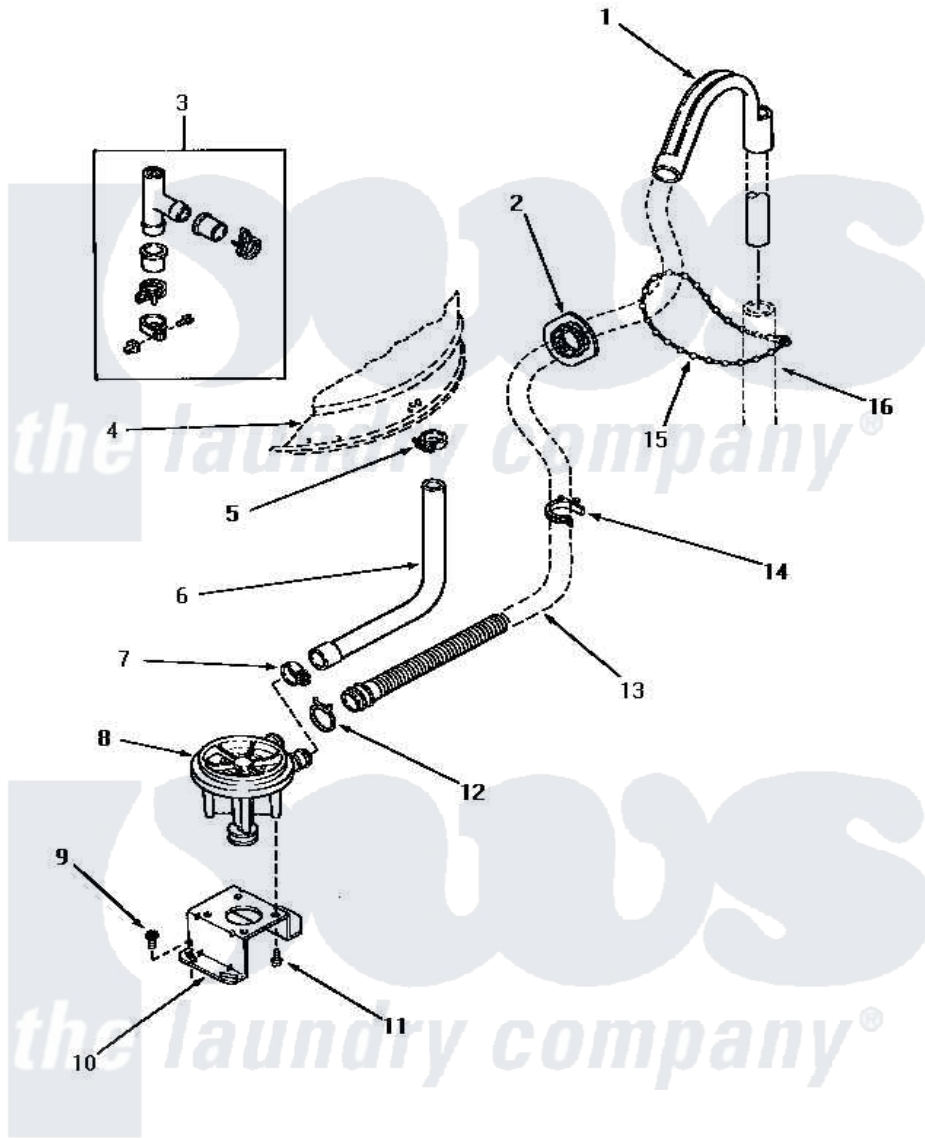

# Amana AWM631 16 - PUMP ASSY/BRKT/HOSES & SIPHON BREAK KIT

## PUMP ASSEMBLY, BRACKET, HOSES AND SIPHON BREAK KIT

Amana [Residential Amana AWM631 Washer Parts](#) Parts Diagram 16 - PUMP ASSY/BRKT/HOSES & SIPHON BREAK KIT

[Click on the part number to view part](#)

Item	Original Part Number	Replaced By	Status	Part Description
1	33615	<a href="#">22003814</a>		Retainer, Drain Hose
2	<a href="#">32219</a>			Relief, Strain
3	386P3	<a href="#">76660</a>		Break-Sphn
4	Y00000000		Not Available	SEE NOTE OUTER TUB
5	32616		Not Available	(CLAMP HOSE)
6	27160		Not Available	HOSE,TUB TO PUMP-DRAIN
7	27153	<a href="#">285655</a>		Clamp, Hose
8	<a href="#">31969</a>			Assembly, Pump NA
9	Y31645	<a href="#">27001200</a>		Screw
10	<a href="#">27105</a>			Bracket, Pump Mounting
11	<a href="#">31098</a>			Screw, 10-10 5/8 Unslot
12	33748	<a href="#">285655</a>		Clamp, Hose
13	33613	<a href="#">39953</a>		Hose- Drai
14	34321		Not Available	CLAMP,HOSE-PLASTIC
15	33489	<a href="#">8539404</a>		Tie-Wire
16	Y00000000		Not Available	SEE NOTE STANDPIPE