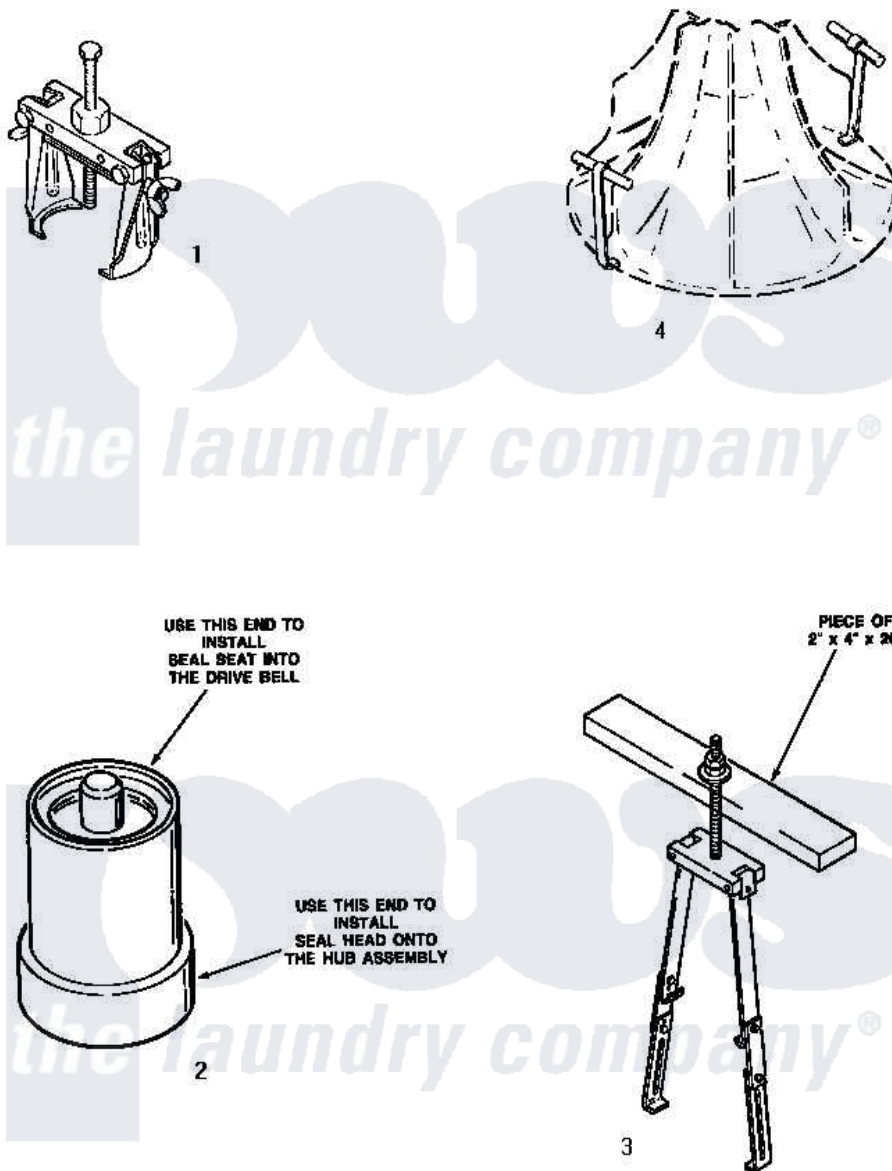

Amana AWM631 18 - SPECIAL TOOLS

Amana [Residential Amana AWM631 Washer Parts](#) Parts Diagram 18 - SPECIAL TOOLS
 Click on the part number to view part

Item	Original Part Number	Replaced By	Status	Part Description
1	253P4	294P4		Bell Tool
2	255P4		Not Available	TOOL,SEAL INSTALLING
3	256P4P		Not Available	ASSY,AGITATOR PULLER xREPLACE
4	254P4P			Agitator Hooks