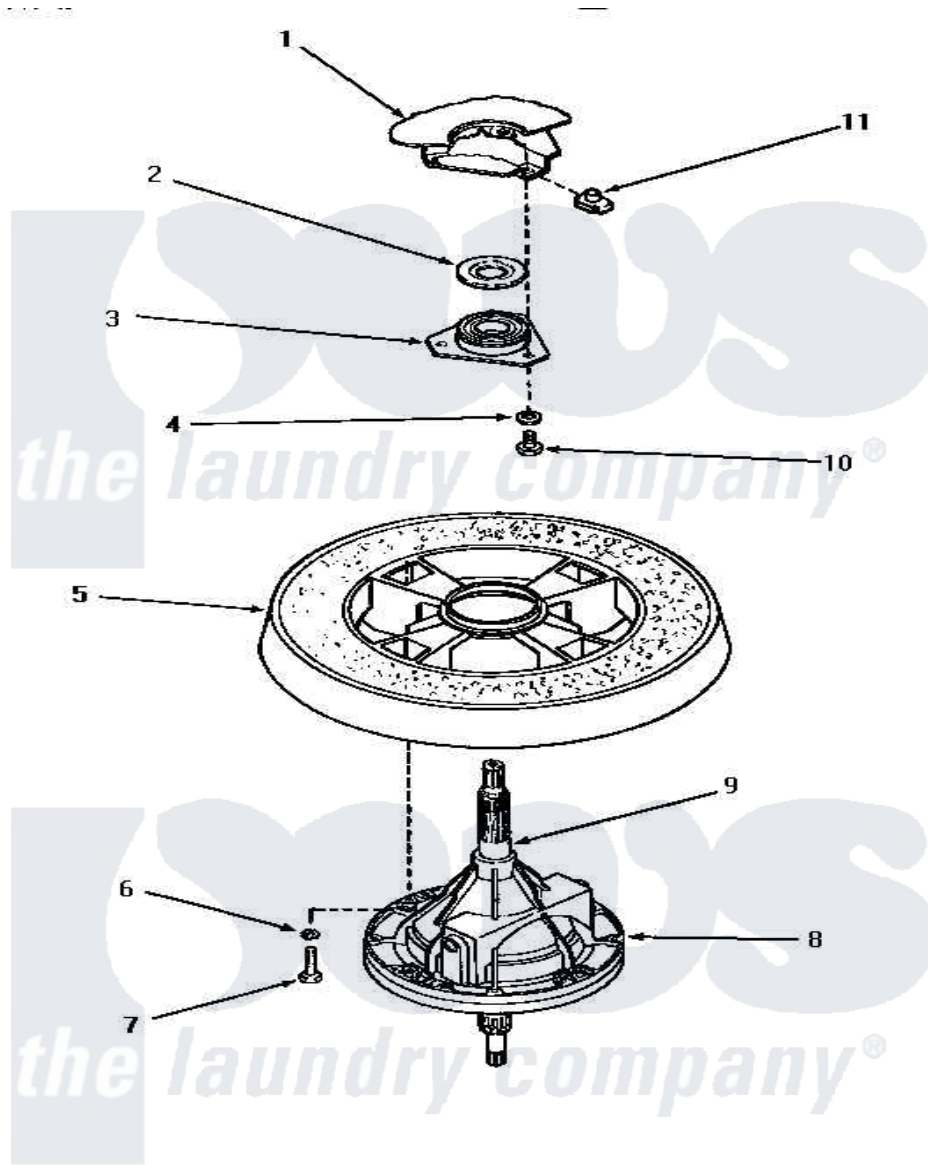

Amana AWM631 19 - TRANSMISSION ASSY & BALANCE RING

TRANSMISSION ASSEMBLY AND BALANCE RING

Amana [Residential Amana AWM631 Washer Parts](#) Parts Diagram 19 - TRANSMISSION ASSY & BALANCE RING
 Click on the part number to view part

Item	Original Part Number	Replaced By	Status	Part Description
1	Y00000000		Not Available	SEE NOTE OUTER TUB
2	27187			Flinger
3	27182	40004201P		Main Bearing Assembly
4	04366			Lockwasher, 5/16intshkp
5	27143		Not Available	BALANCE RING
6	02431			Lockwasher, 1/4 Ext Shk
7	27200		Not Available	CAP SCREW
8	33227	33227P		Assembly- Tran
9	27604P			Never-Seeze 1 Oz Tube
10	01355		Not Available	SCREW
11	27222			Nut, Retainer 5/16-18