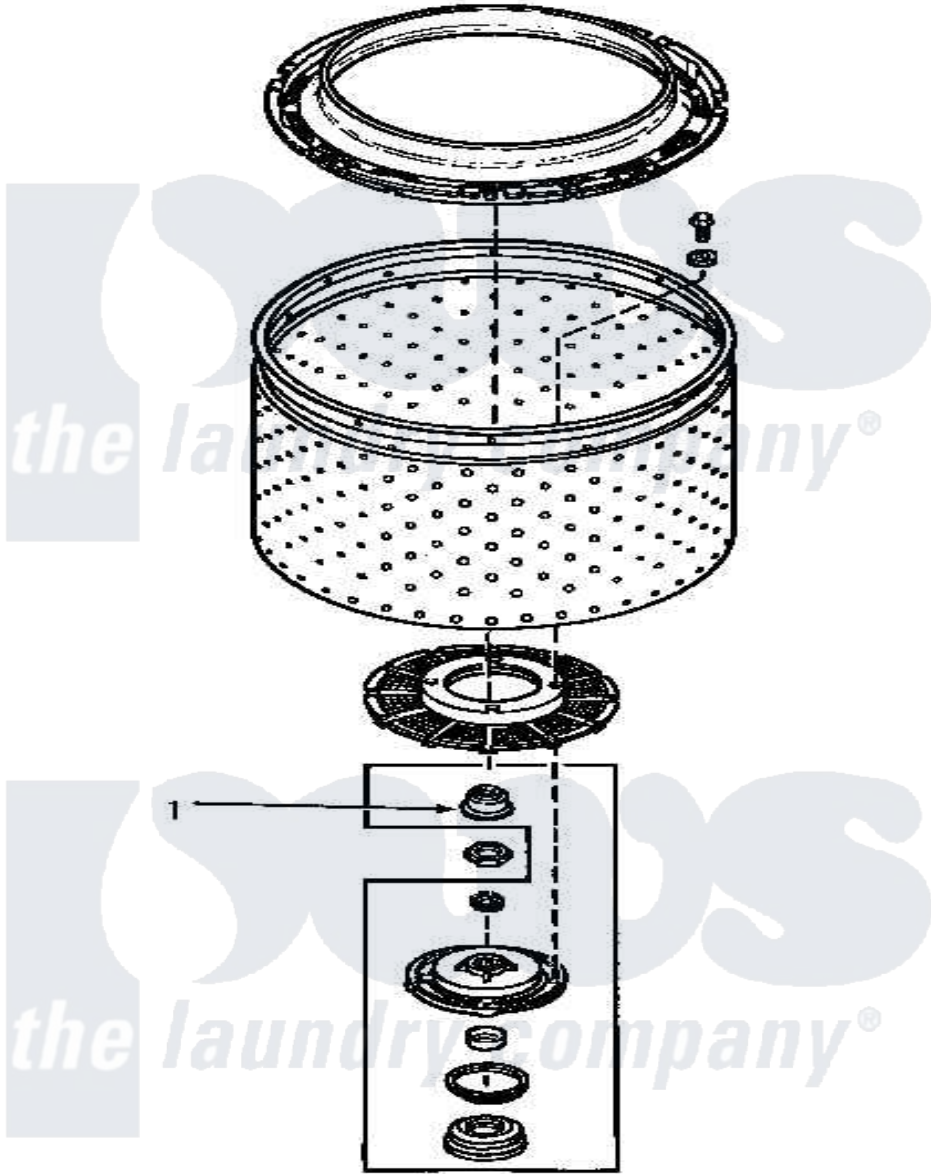

# Amana AWM631 20 - TRANSMISSION TUBE SEAL (CHANGE)

Amana Residential Amana AWM631 Washer Parts Parts Diagram 20 - TRANSMISSION TUBE SEAL (CHANGE)  
Click on the part number to view part

Item	Original Part Number	Replaced By	Status	Part Description
1	34184	<a href="#">R9900189</a>		Kit, Drive Bell And Seal