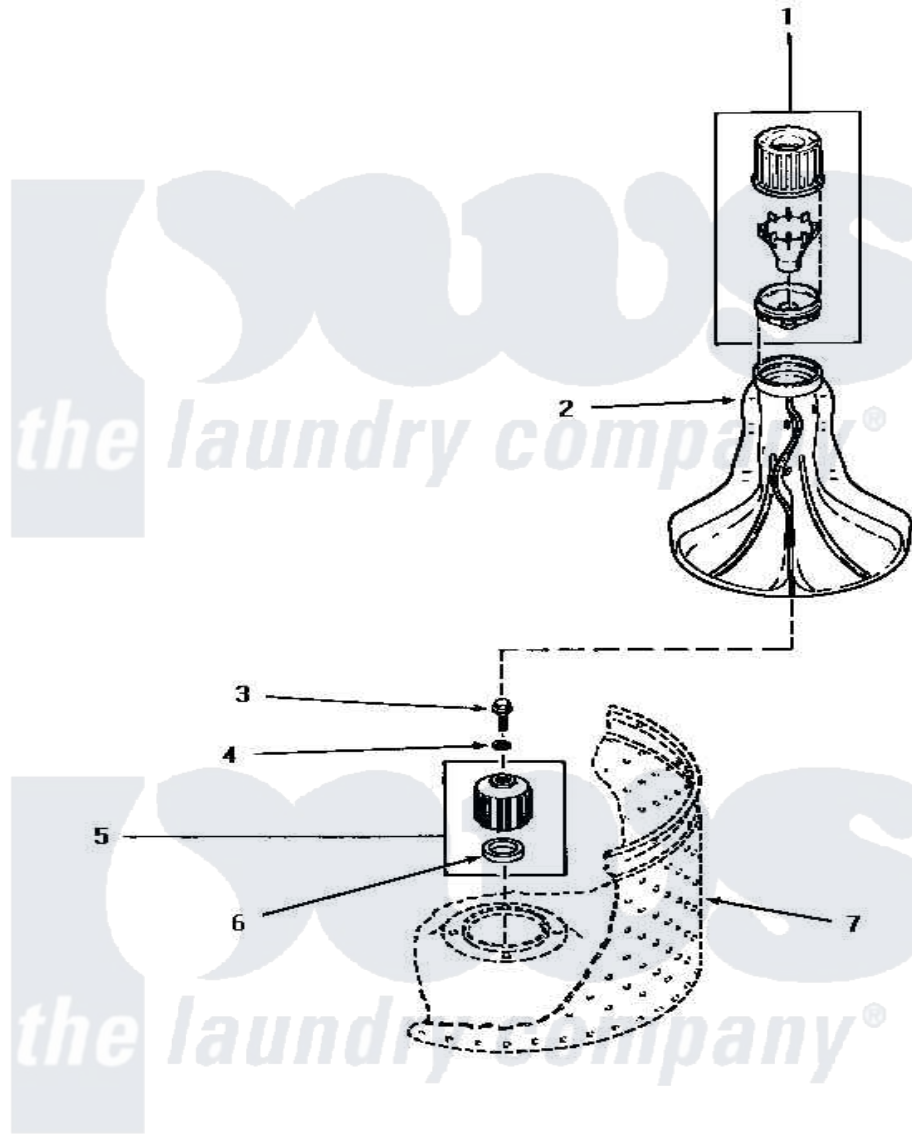

# Amana AWM651 02 - AGITATOR, DRIVE BELL & SEAL SEAT

## AGITATOR, DRIVE BELL AND SEAL SEAT

Amana [Residential Amana AWM651 Washer Parts](#) Parts Diagram 02 - AGITATOR, DRIVE BELL & SEAL SEAT  
 Click on the part number to view part

Item	Original Part Number	Replaced By	Status	Part Description
1	34155	<a href="#">40002101W</a>		Assembly, Fabric Softner
2	33174	<a href="#">40000501W</a>		Agitator, Flex Vane
3	<a href="#">30852</a>			Screw, No.8-1/4 X 20 X 3/
4	30853		Not Available	SEAL
5	30071P	<a href="#">R9900189</a>		Kit, Drive Bell And Seal
6	Y00000000		Not Available	SEE NOTE SEAL SEAT -- (SEE PAGES 8 & 10)
7	Y00000000		Not Available	SEE NOTE WASHTUB
NI	442P3	<a href="#">R9900189</a>		Kit, Drive Bell And Seal