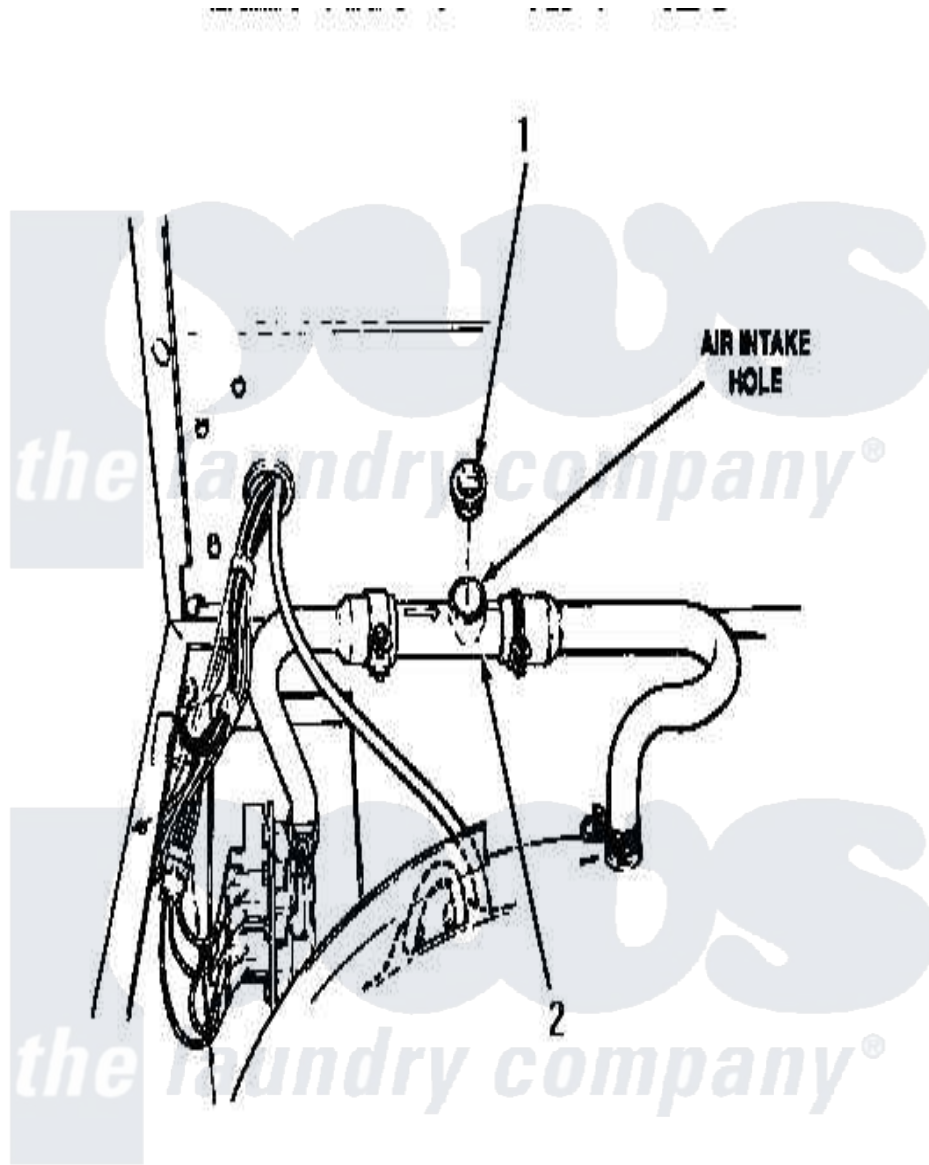

# Amana AWM651 03 - BACK FLOW PREVENTER (CHANGE)

Amana [Residential Amana AWM651 Washer Parts](#) Parts Diagram 03 - BACK FLOW PREVENTER (CHANGE)  
Click on the part number to view part

Item	Original Part Number	Replaced By	Status	Part Description
1	34340	<a href="#">34280</a>		Assembly, Backflow Prevento
2	27118	<a href="#">34280</a>		Assembly, Backflow Prevento