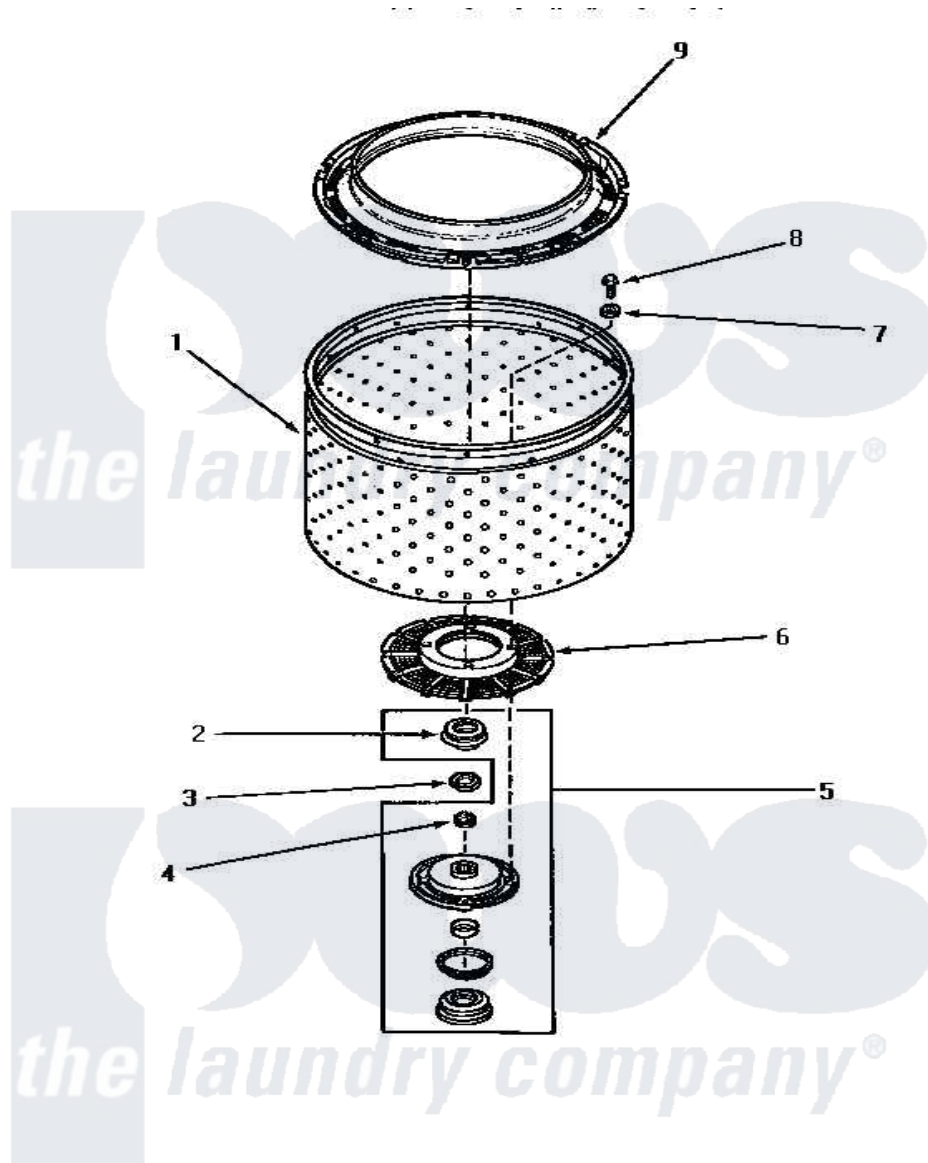

Amana AWM651 06 - CLOTHES GUARD/WASHTUB/LINT FILTER & HUB

CLOTHES GUARD, WASHTUB, LINT FILTER AND HUB

Amana [Residential Amana AWM651 Washer Parts](#) Parts Diagram 06 - CLOTHES GUARD/WASHTUB/LINT FILTER & HUB

[Click on the part number to view part](#)

Item	Original Part Number	Replaced By	Status	Part Description
1	33296	39248P		Wash Tub
"	33295	39252P		Wash Tub
"	33245			Washtub, Stainless Steel
2	Y00000000		Not Available	SEE NOTE SEAL HEAD -- (SEE PAGES 8 & 10)
3	Y29220	40016301		Nut, Lock
4	29728	40008301		Insert, Spline
5	495P3	R9900552		Hub And Seal
6	32998	39371		Filter Lin
7	28094			Gasket
8	27202	W10116787		Screw
9	32989	35035		Guard, Clothes