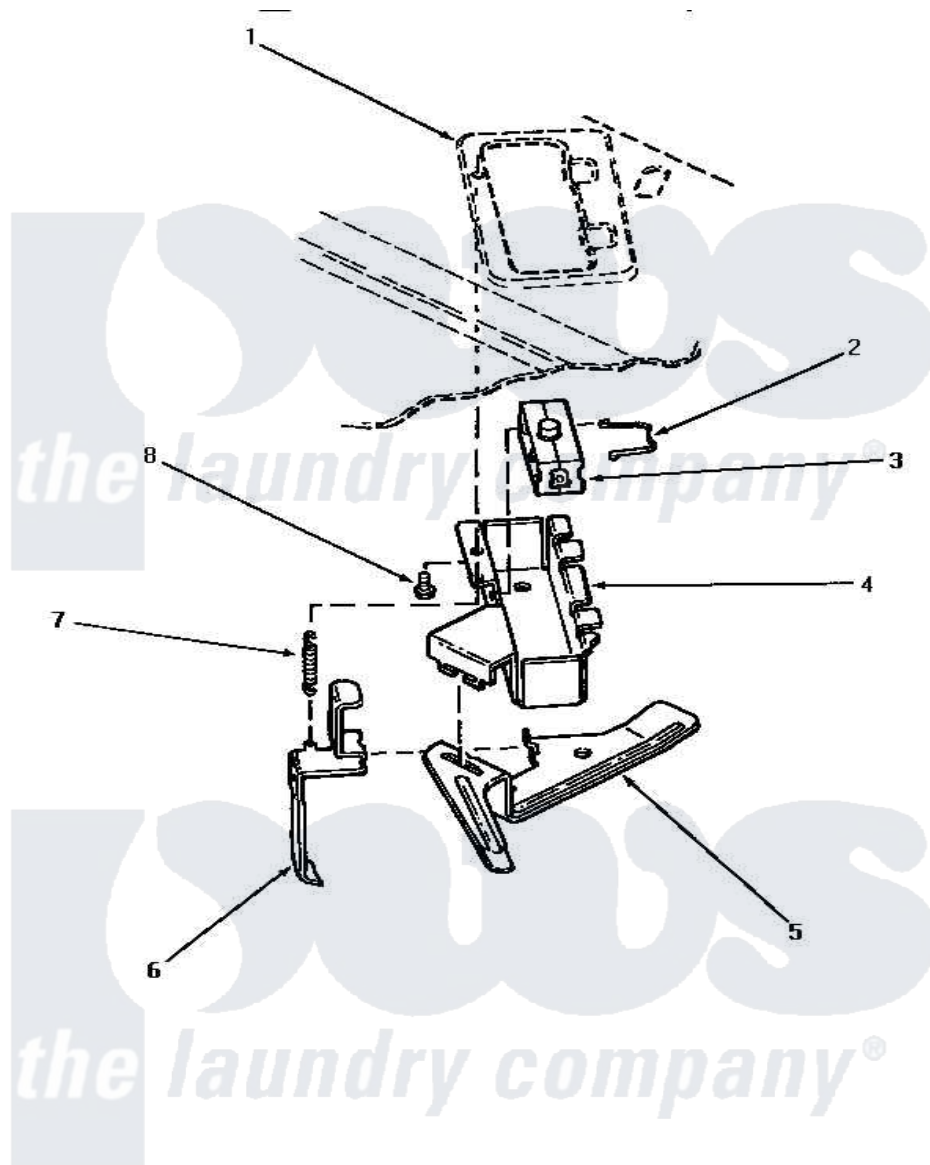

Amana AWM651 07 - DOOR & OUT-OF-BALANCE SWITCH

DOOR AND OUT-OF-BALANCE SWITCH

Amana [Residential Amana AWM651 Washer Parts](#) Parts Diagram 07 - DOOR & OUT-OF-BALANCE SWITCH
 Click on the part number to view part

Item	Original Part Number	Replaced By	Status	Part Description
1	Y00000000		Not Available	SEE NOTE CABINET TOP
2	33433		Not Available	CLIP,HOLDER-SWITCH
3	33445	27001095		Switch, Lid
4	33440	36497P		Kit, Switch Holder
5	33441			Arm, Actuator
6	33442			Lever, Unbalanced Load
7	33443			Spring
8	23962	W10116760		Screw