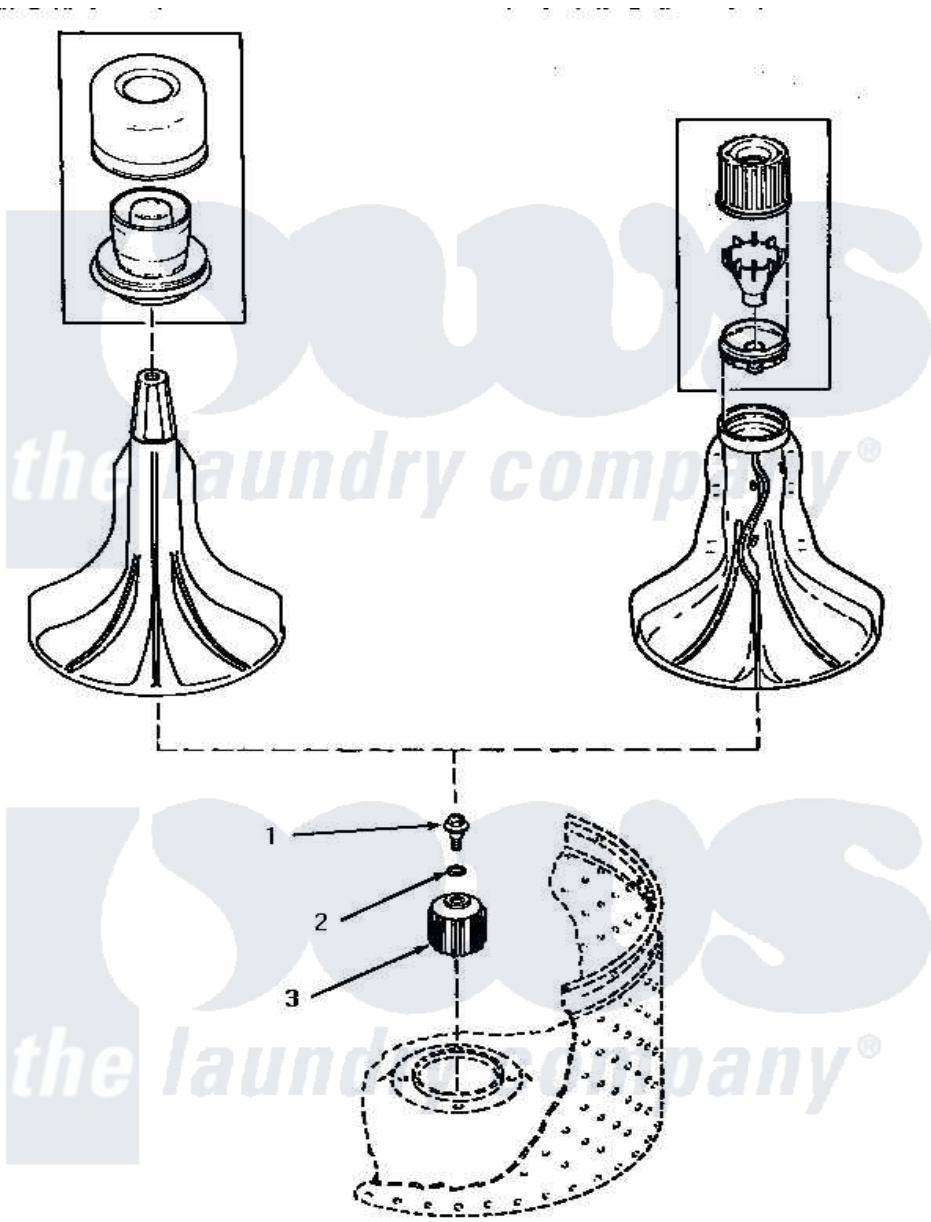

Amana AWM651 08 - DRIVE BELL (CHANGE)

[Amana Residential Amana AWM651 Washer Parts](#) Parts Diagram 08 - DRIVE BELL (CHANGE)

[Click on the part number to view part](#)

Item	Original Part Number	Replaced By	Status	Part Description
1	34288	40065102		Screw, Shoulder 1/4
2	34289	36472		O-Ring
3	34504	R9900189		Kit, Drive Bell And Seal