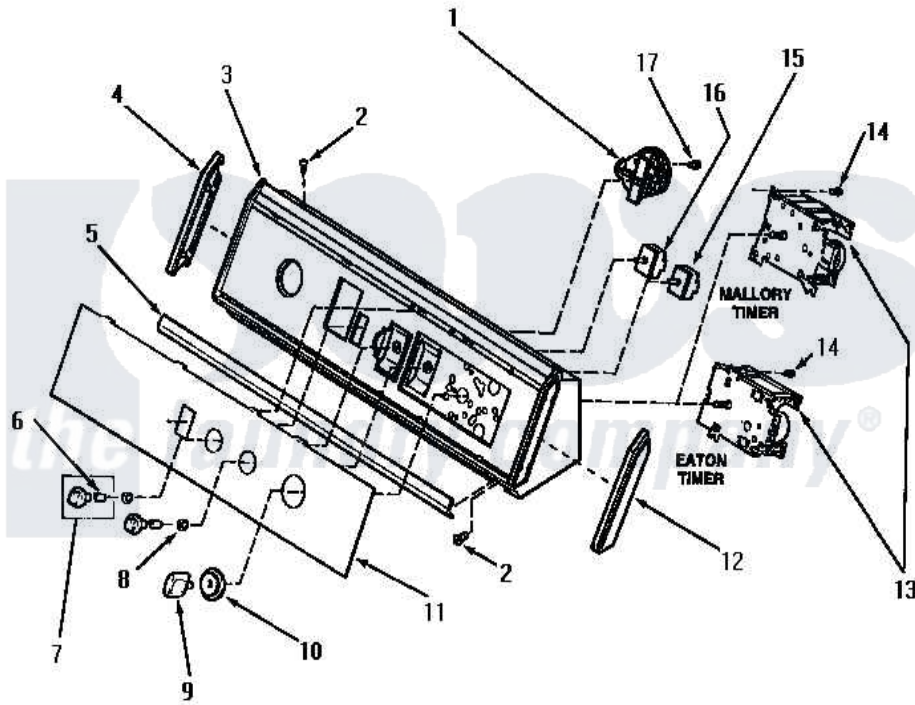

Amana AWM651 10 - GRAPHICS PANEL, CONTROL HOOD & CONTROLS

GRAPHICS PANEL, CONTROL HOOD AND CONTROLS

Amana [Residential Amana AWM651 Washer Parts](#) Parts Diagram 10 - GRAPHICS PANEL, CONTROL HOOD & CONTROLS

[Click on the part number to view part](#)

Item	Original Part Number	Replaced By	Status	Part Description
"	NOTE:		Not Available	PRIOR TO SN R1624440YK, IT IS NOT RECOMMENDED THE AIR INTAKE HOLE BEPLUGGED BY THE ORANGE PLUG 34340 ON THE BACK FLOW PREVENTER 27118. THE WATER FILL WILL BE
1	33960		Not Available	SWITCH,PRESSURE
2	31752		Not Available	SCREW,No.8ABX3/4 POZIDRI
3	32404			Assembly, Hood And Mtg Plate
4	31249		Not Available	CAP,END-L.H.-CHROME
5	33123R			Trim
6	10519		Not Available	RETAINER
7	33610			Assembly, Knob-Rotary-Black
8	57584		Not Available	NUT
9	33897			Knob, Timer-Washer-Blac

10	33817	Not Available	ASSY,TIMER SKIRT-BLACK
11	33648	Not Available	PANEL,GRAPHIC
12	31248		Cap, End-RH-Chrome
13	31240	31240P	Timer 5 Cycle Package
14	23962	W10116760	Screw
15	33690	Not Available	SWITCH,SELECTOR-CYCLE
16	24392	Not Available	SWITCH TEMP
17	31260		Screw, No.8 X 3/8 Ind H