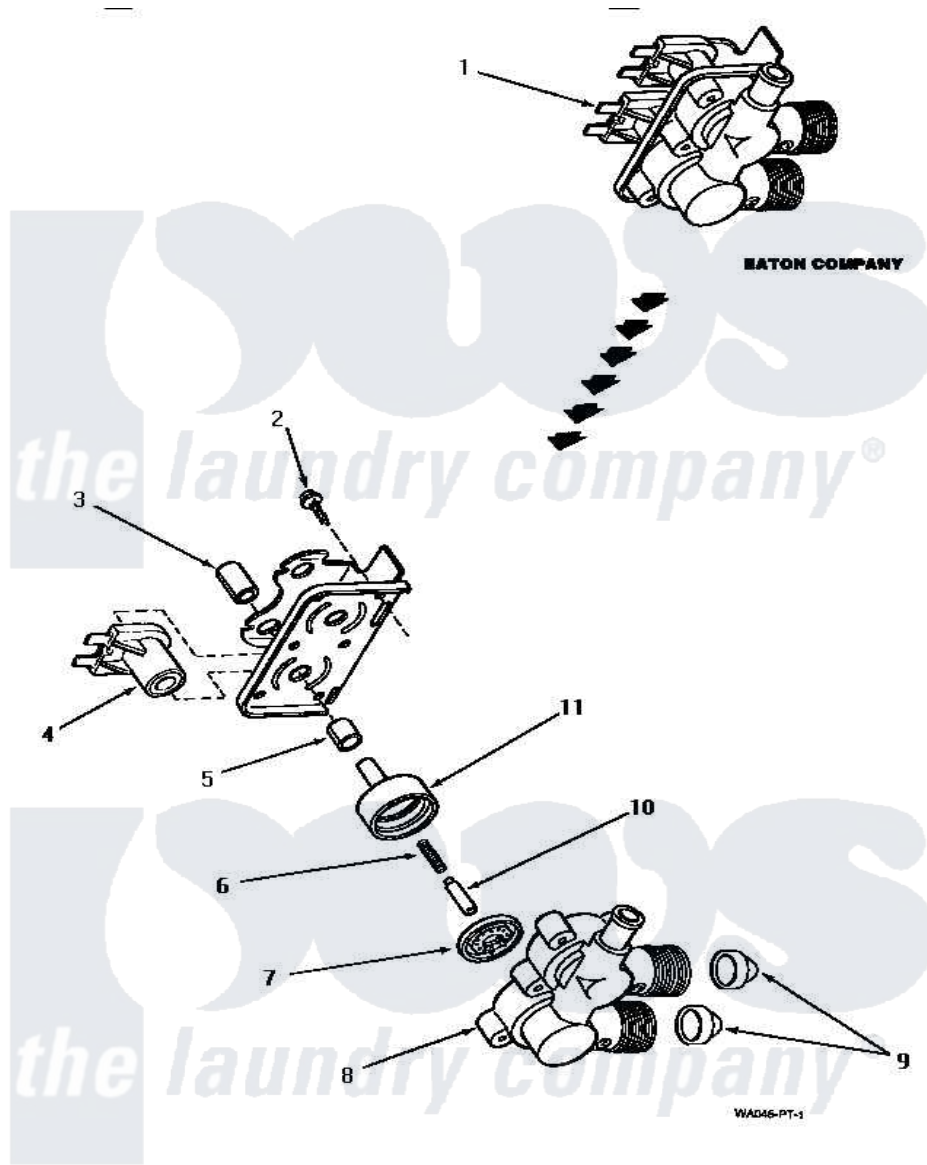

Amana AWM651 13 - MIXING VALVE ASSY (EATON COMPANY)

MIXING VALVE ASSEMBLY (Eaton Company)

Amana [Residential Amana AWM651 Washer Parts](#) Parts Diagram 13 - MIXING VALVE ASSY (EATON COMPANY)

[Click on the part number to view part](#)

Item	Original Part Number	Replaced By	Status	Part Description
1	33930			Valve, Mixing
2	25817C		Not Available	SCREW
3	24128		Not Available	SLEEVE, LONG
4	33930A	33930		Valve, Mixing
5	24129		Not Available	SLEEVE, SHORT
6	24131		Not Available	SPRING
7	24134		Not Available	DIAPHRAGM
8	Y24159	33930		Valve, Mixing
9	24122	22002960		Strainer, Washer Inlet
10	24132		Not Available	ARMATURE
11	24130			Guide, Armature