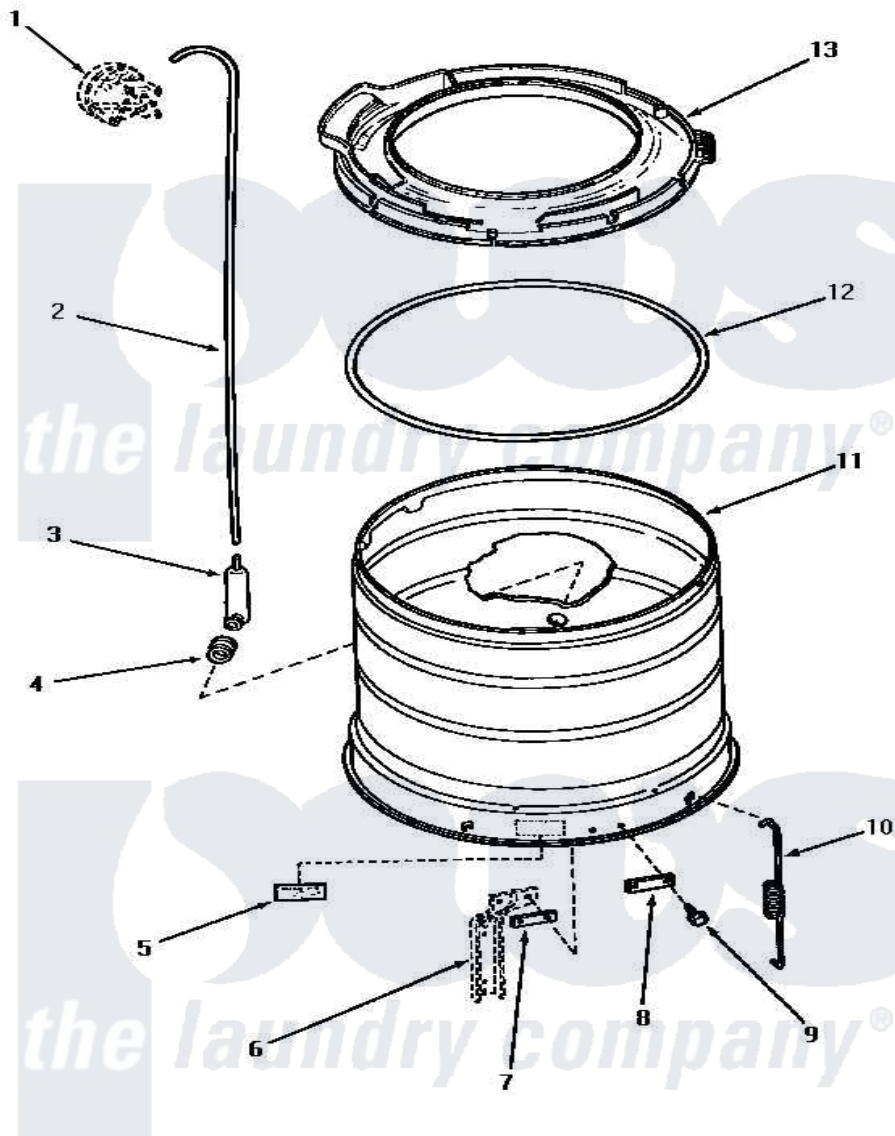

# Amana AWM651 15 - OUTER TUB, COVER & PRESSURE HOSE

## OUTER TUB, COVER AND PRESSURE HOSE

Amana [Residential Amana AWM651 Washer Parts](#) Parts Diagram 15 - OUTER TUB, COVER & PRESSURE HOSE

[Click on the part number to view part](#)

Item	Original Part Number	Replaced By	Status	Part Description
1	Y00000000		Not Available	SEE NOTE PRESSURE SWITCH
2	29213	<a href="#">39125</a>		Tubing 31
3	30907	<a href="#">40008501</a>		Assembly, Pressure Bulb
4	29175	<a href="#">40037801</a>		Grommet
5	Y27195		Not Available	STICKER
6	Y00000000		Not Available	SEE NOTE SUPPORT LEG
7	<a href="#">27927</a>			Plate, Leg .032
8	<a href="#">27926</a>			Plate, Leg .063
9	27205	<a href="#">40128701</a>		Screw, 5/16-18 X .50
10	<a href="#">27239</a>			Spring, Leg
11	33178	<a href="#">33178P</a>		Assembly- Oute
12	<a href="#">32857</a>			Gasket, Tub Cover Small
13	32858	<a href="#">33184P</a>		Cover, Outer Tub