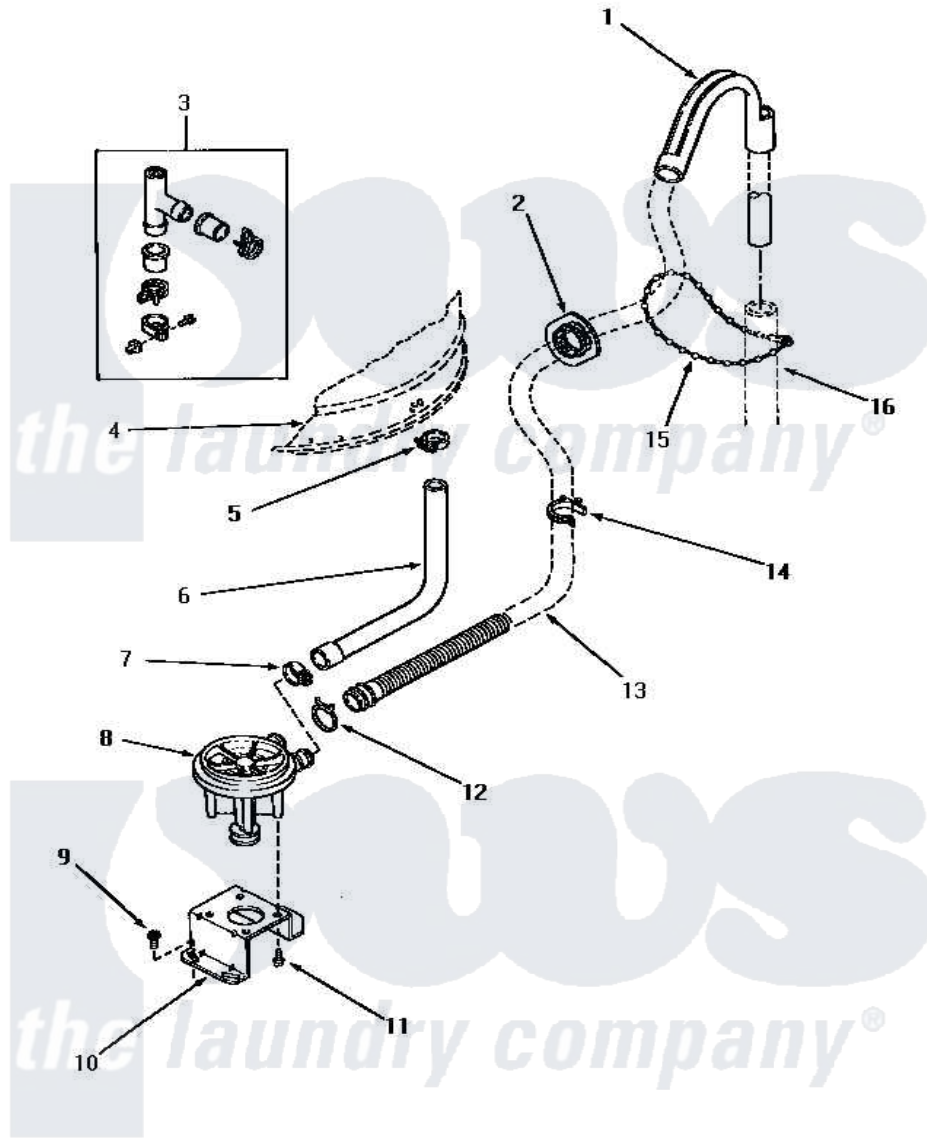

Amana AWM651 16 - PUMP ASSY/BRKT/HOSES & SIPHON BREAK KIT

PUMP ASSEMBLY, BRACKET, HOSES AND SIPHON BREAK KIT

Amana [Residential Amana AWM651 Washer Parts](#) Parts Diagram 16 - PUMP ASSY/BRKT/HOSES & SIPHON BREAK KIT

[Click on the part number to view part](#)

Item	Original Part Number	Replaced By	Status	Part Description
1	33615	22003814		Retainer, Drain Hose
2	32219			Relief, Strain
3	386P3	76660		Break-Sphn
4	Y00000000		Not Available	SEE NOTE OUTER TUB
5	32616		Not Available	(CLAMP HOSE)
6	27160		Not Available	HOSE,TUB TO PUMP-DRAIN
7	27153	285655		Clamp, Hose
8	31969			Assembly, Pump NA
9	Y31645	27001200		Screw
10	27105			Bracket, Pump Mounting
11	31098			Screw, 10-10 5/8 Unslot
12	33748	285655		Clamp, Hose
13	33613	39953		Hose- Drai
14	34321		Not Available	CLAMP,HOSE-PLASTIC
15	33489	8539404		Tie-Wire
16	Y00000000		Not Available	SEE NOTE STANDPIPE