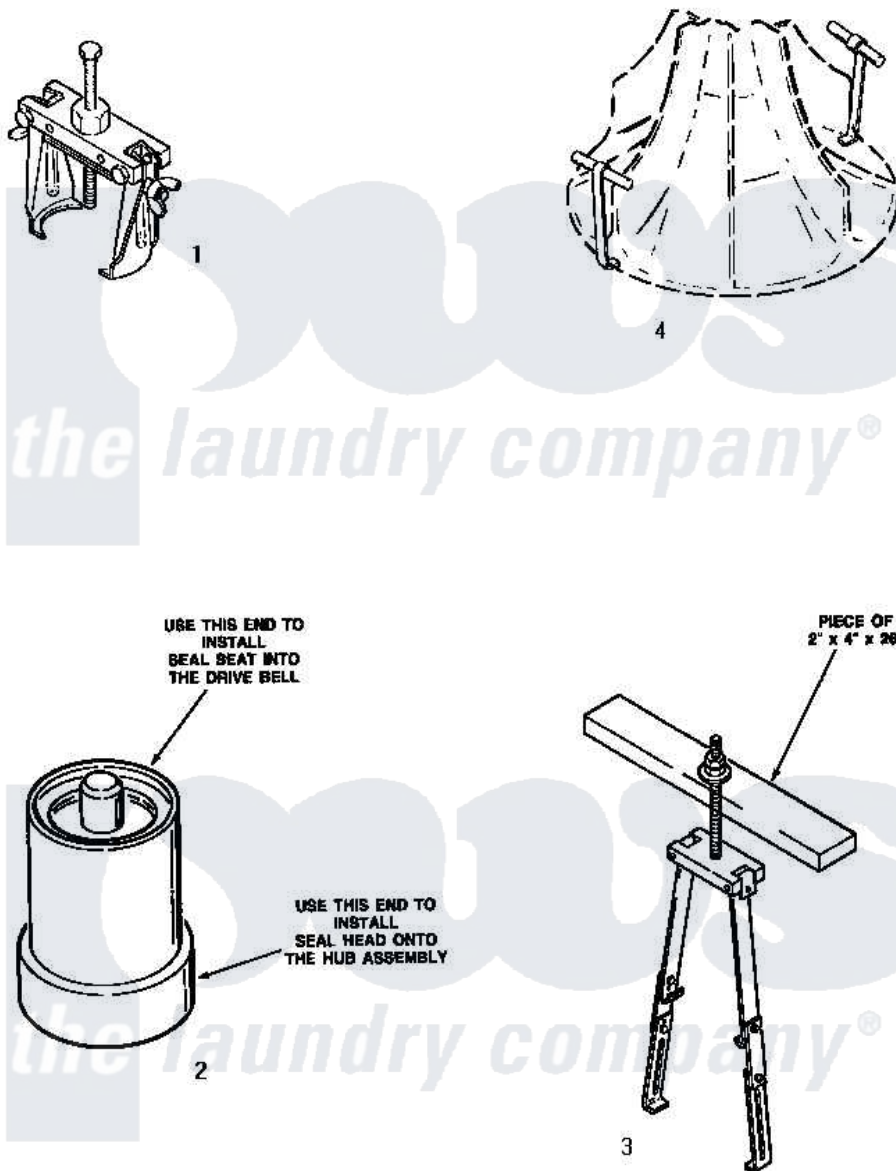

Amana AWM651 18 - SPECIAL TOOLS

Amana [Residential Amana AWM651 Washer Parts](#) Parts Diagram 18 - SPECIAL TOOLS
 Click on the part number to view part

Item	Original Part Number	Replaced By	Status	Part Description
1	253P4	294P4		Bell Tool
2	255P4		Not Available	TOOL,SEAL INSTALLING
3	256P4P		Not Available	ASSY,AGITATOR PULLER xREPLACE
4	254P4P			Agitator Hooks