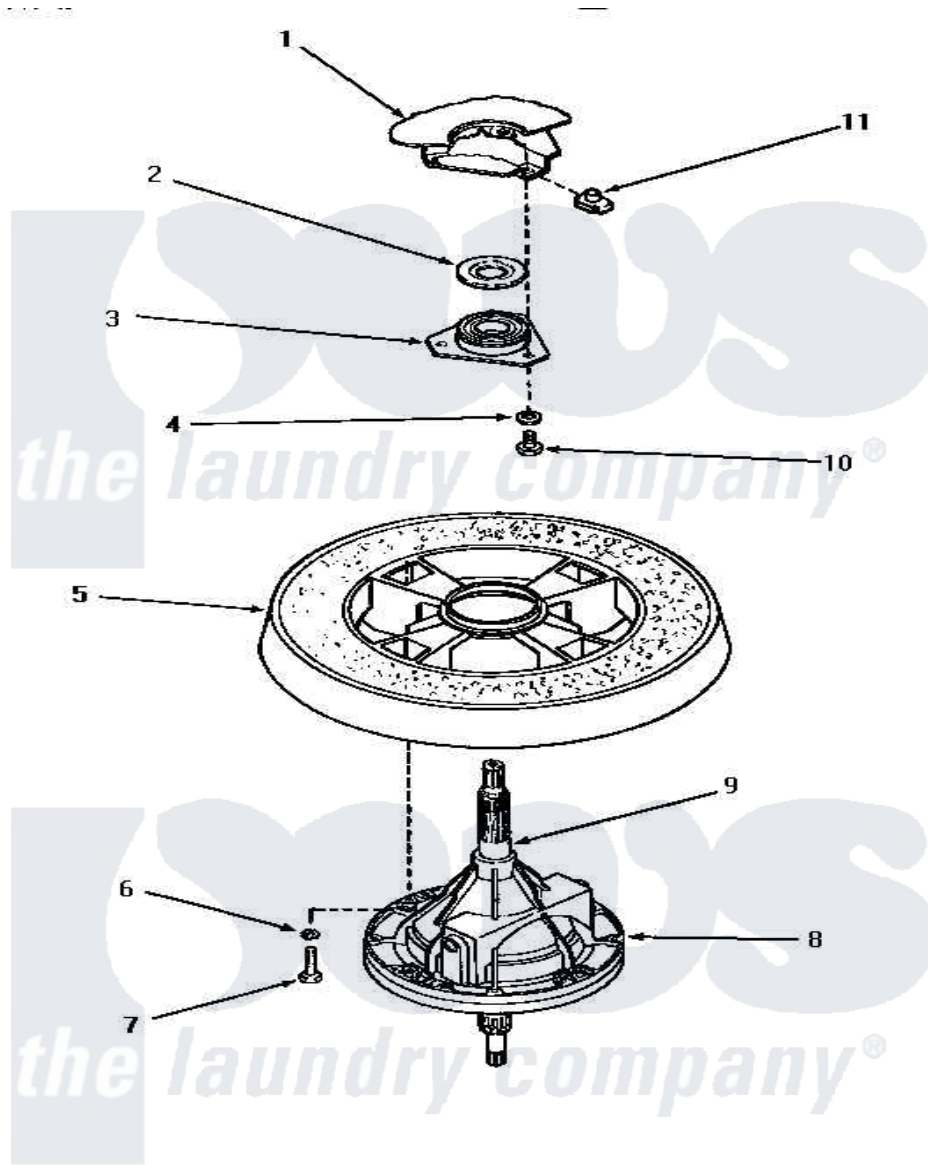

Amana AWM651 19 - TRANSMISSION ASSY & BALANCE RING

TRANSMISSION ASSEMBLY AND BALANCE RING

Amana [Residential Amana AWM651 Washer Parts](#) Parts Diagram 19 - TRANSMISSION ASSY & BALANCE RING
 Click on the part number to view part

Item	Original Part Number	Replaced By	Status	Part Description
1	Y00000000		Not Available	SEE NOTE OUTER TUB
2	27187			Flinger
3	27182	40004201P		Main Bearing Assembly
4	04366			Lockwasher, 5/16intshkp
5	27143		Not Available	BALANCE RING
6	02431			Lockwasher, 1/4 Ext Shk
7	27200		Not Available	CAP SCREW
8	33227	33227P		Assembly- Tran
9	27604P			Never-Seeze 1 Oz Tube
10	01355		Not Available	SCREW
11	27222			Nut, Retainer 5/16-18