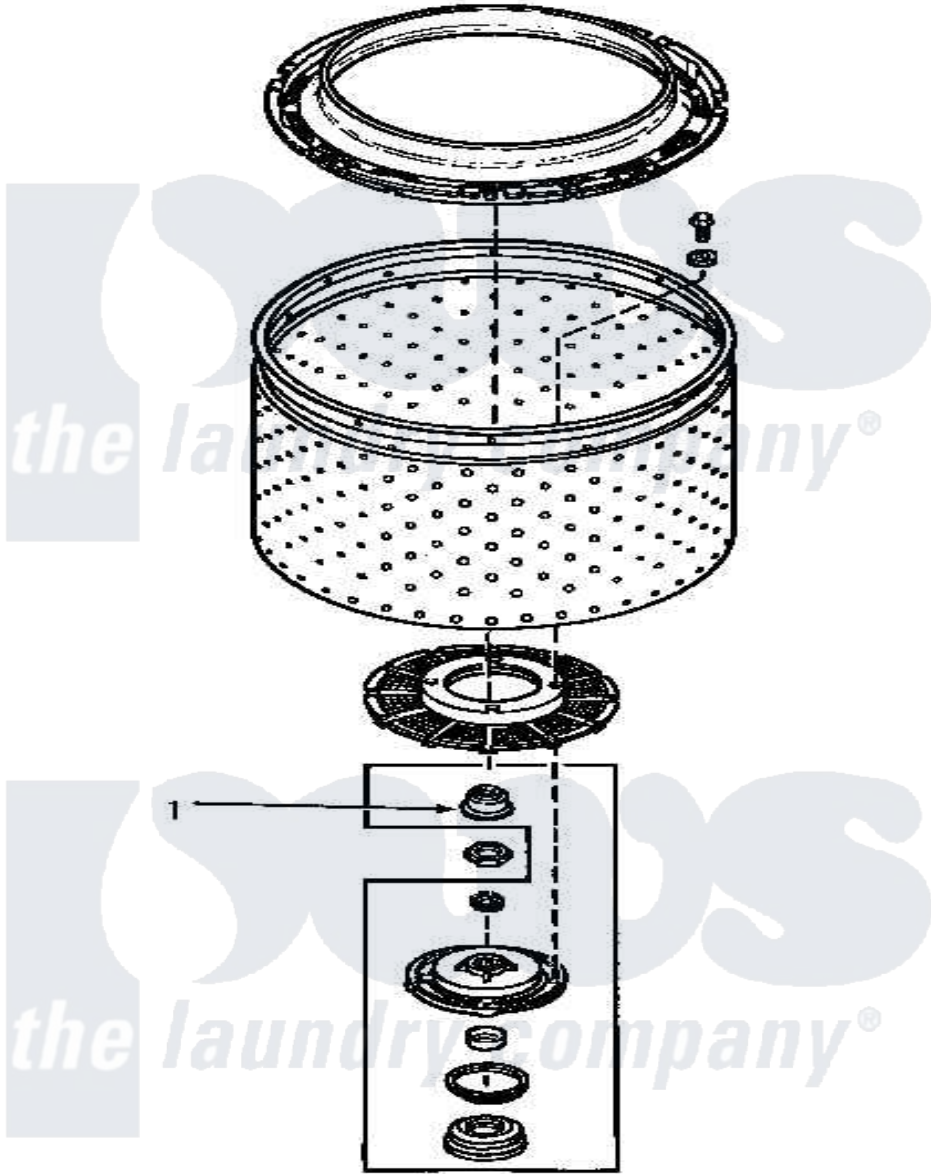

Amana AWM651 20 - TRANSMISSION TUBE SEAL (CHANGE)

Amana Residential Amana AWM651 Washer Parts Parts Diagram 20 - TRANSMISSION TUBE SEAL (CHANGE)
Click on the part number to view part

Item	Original Part Number	Replaced By	Status	Part Description
1	34184	R9900189		Kit, Drive Bell And Seal