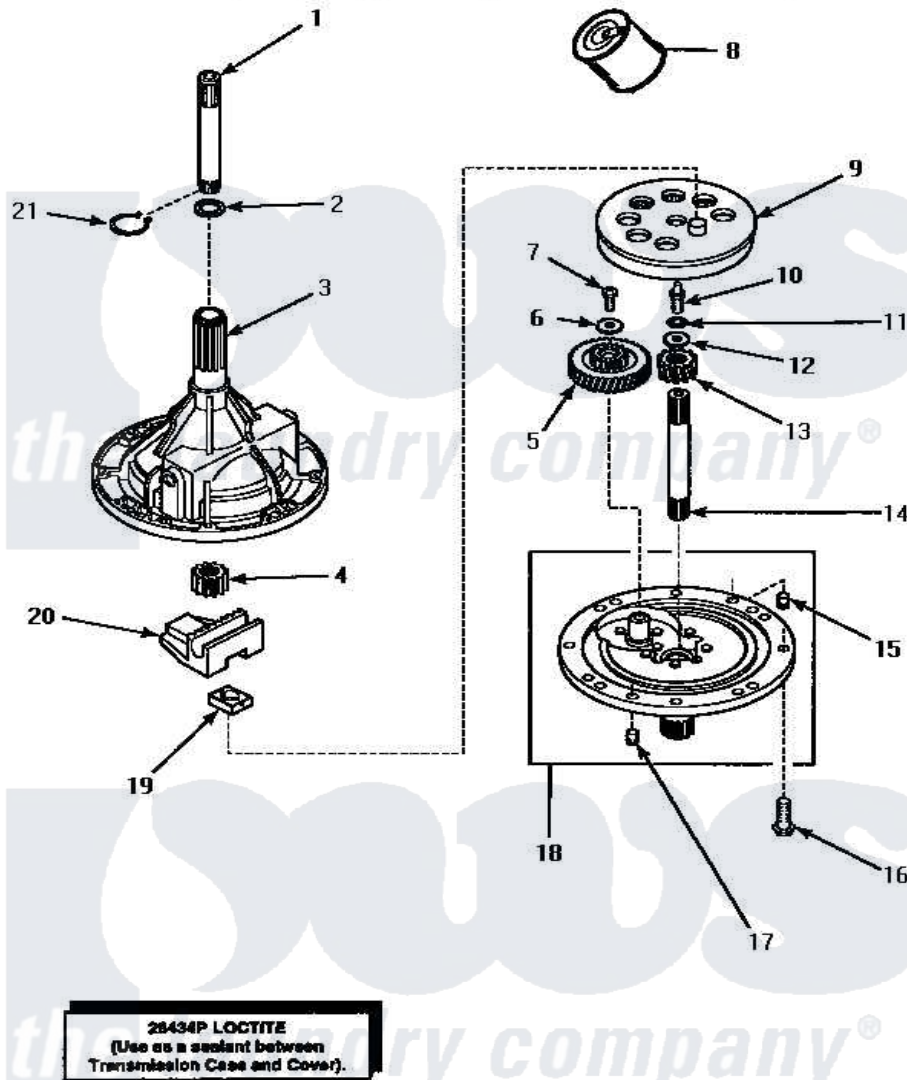

Amana AWM692 01 - 34526 TRANSMISSION ASSY

34526 TRANSMISSION ASSEMBLY

Amana [Residential Amana AWM692 Washer Parts](#) Parts Diagram 01 - 34526 TRANSMISSION ASSY

[Click on the part number to view part](#)

Item	Original Part Number	Replaced By	Status	Part Description
1	Y36570			Shaft, Output
2	35092			Washer, 3628id X 1.00 X .056
3	33223		Not Available	ASSY,TRANSMISSION CASE
4	27003			Pinion, Agitator
5	29161			Gear, Reduction
6	29260		Not Available	WASHER
7	29273			Screw, 1/4-20 X 3/8
8	27243P			Oil, CW Transmission F-
9	26577			Assembly, Gear And Stud
10	27030		Not Available	SCREW,1/4-20 SPECIAL
11	21456			Lockwasher, 1/4 Intshkp
12	26509	40041501		Washer
13	Y29160			Pinion, Drive
14	34853			Shaft, Input
15	27172			Pin, Dowel
16	32814		Not Available	SCREW,1/4-20X7/8 SERRA

17	27172		Pin, Dowel
18	34854	38290	Assembly, Cover
19	26493		Slide
20	Y31526		Rack
21	27197		Ring, Retaining
NI	Y34526	34526P	Assembly, Transmission
"	28434P		Not Available LOCTITE