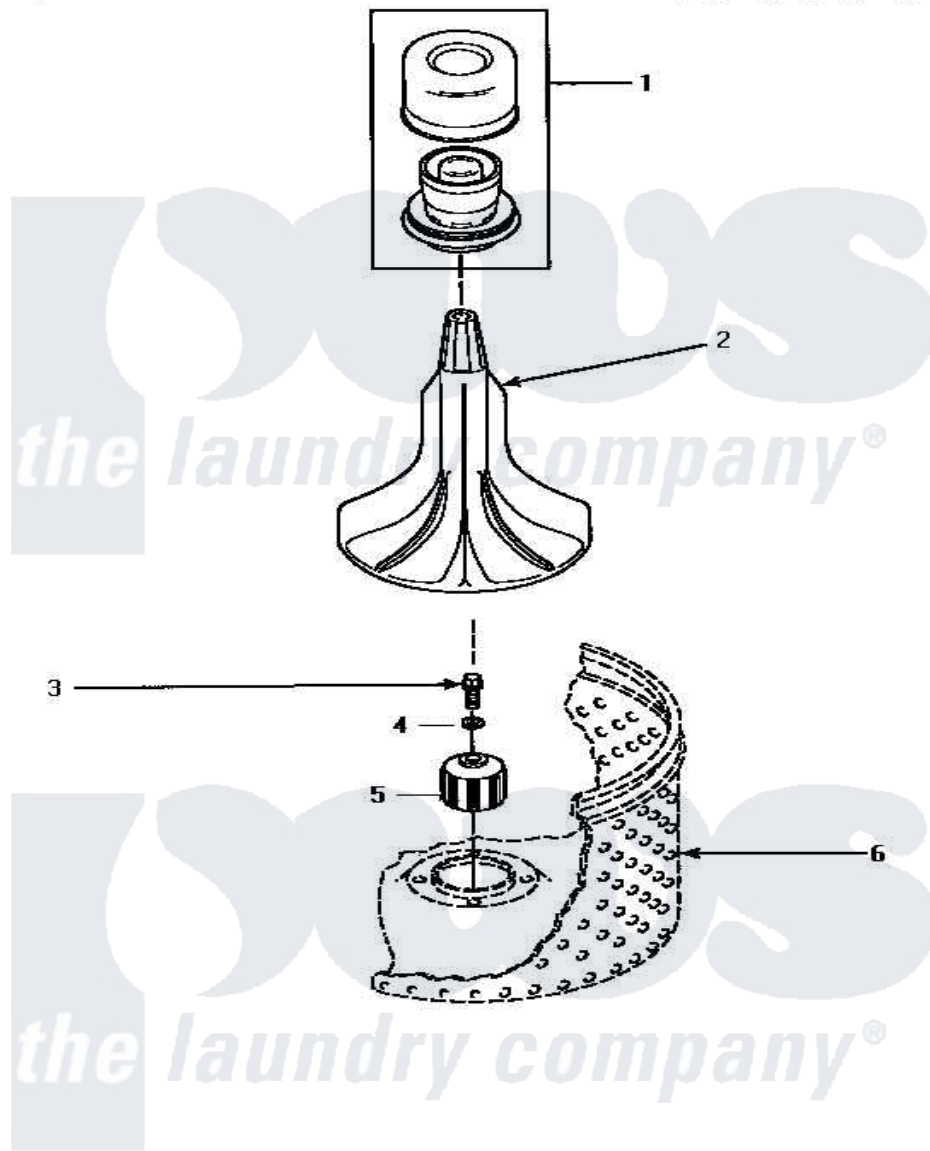

Amana AWM692 02 - AGITATOR & DRIVE BELL

AGITATOR AND DRIVE BELL

Amana [Residential Amana AWM692 Washer Parts](#) Parts Diagram 02 - AGITATOR & DRIVE BELL

[Click on the part number to view part](#)

Item	Original Part Number	Replaced By	Status	Part Description
1	33510			Assembly, Dispenser-Fabric
2	33514	40000501W		Agitator, Flex Vane
3	34288	40065102		Screw, Shoulder 1/4
4	36472			O-Ring
5	34504P	R9900189		Kit, Drive Bell And Seal
6	Y00000000		Not Available	SEE NOTE WASHTUB