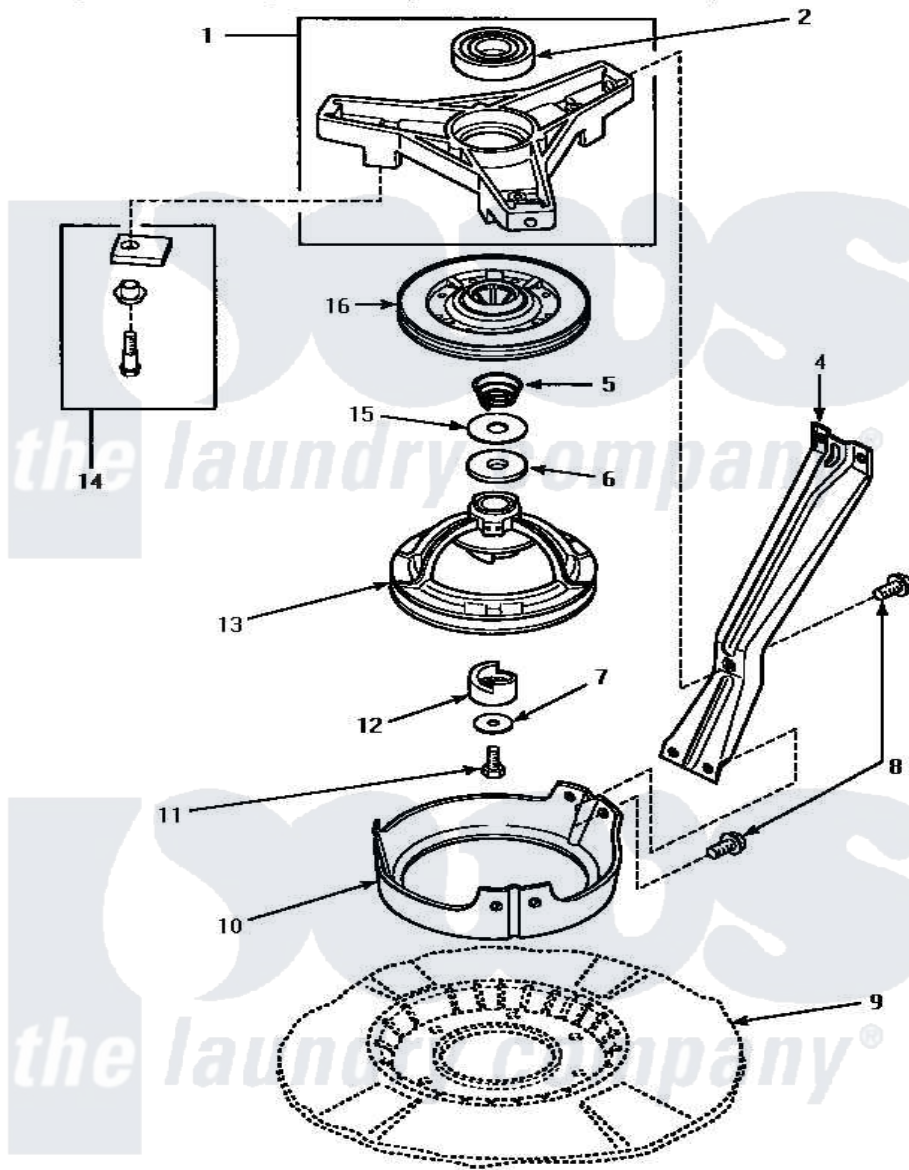

Amana AWM692 03 - BRG HSG/BRAKE/PULLEY & PIVOT DOME

BEARING HOUSING, BRAKE, PULLEY AND PIVOT DOME

Amana Residential Amana AWM692 Washer Parts Parts Diagram 03 - BRG HSG/BRAKE/PULLEY & PIVOT DOME

Click on the part number to view part

Item	Original Part Number	Replaced By	Status	Part Description
1	35746			Assembly, Bearing Housing-L
2	28944R	40004001		Bearing, Main
4	34471		Not Available	LEG,SUPPORT
5	33435			Spring, Conical
6	27015	40063201		Washer, Flat
7	26509	40041501		Washer
8	35369	40128701		Screw, 5/16-18 X .50
9	Y00000000		Not Available	SEE NOTE BASE ASSEMBLY
10	34470			Dome, Pivot
11	27220	40063401		Screw, 1/4-20 x 5/8 Hex
12	27018			Helix
13	34921			Assembly, Pulley-Spin And Agitate
14	548P3	R9900543		Pad-Brake
15	35535	40065701		Washer, 2 Odx.63 ID
16	31961P	R9900474		Brake Assembly