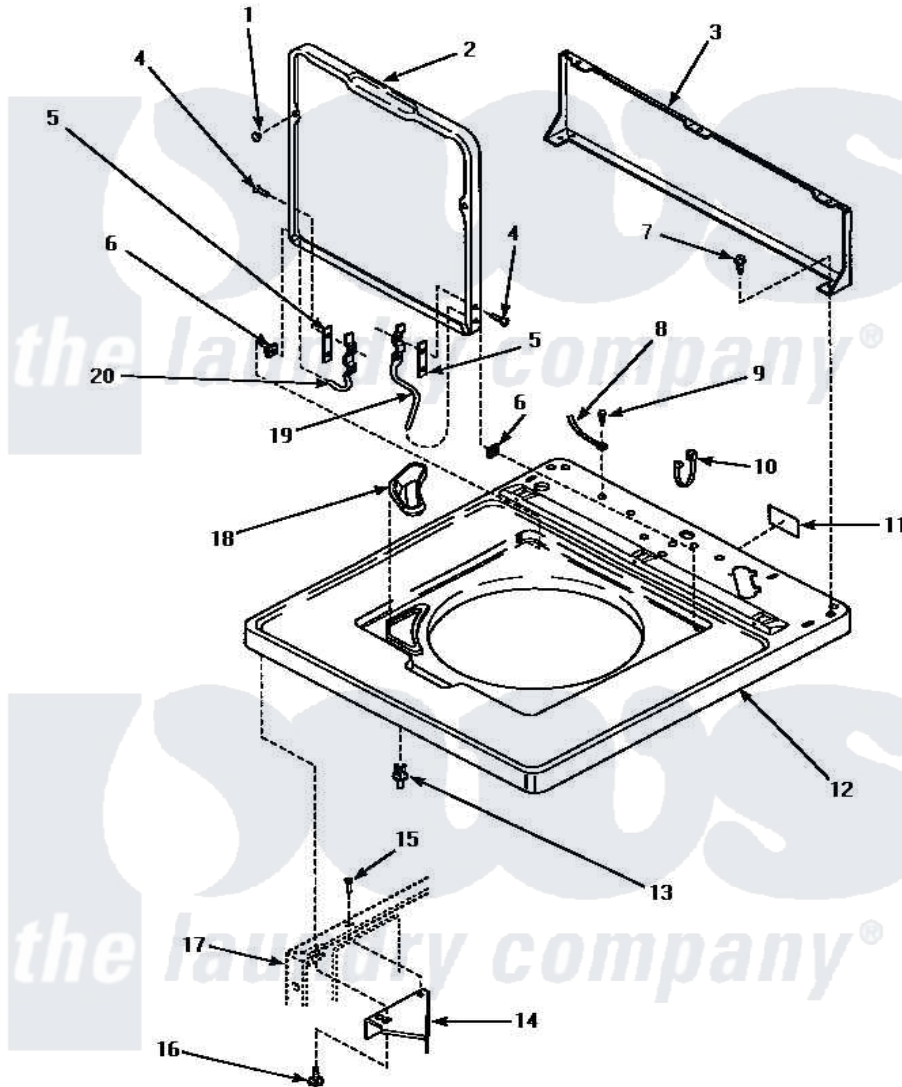

Amana AWM692 04 - CAB TOP/LOADING DR & CTRL HOOD REAR PAN

*ADD SUFFIX LETTER TO PART NUMBER TO DESIGNATE COLOR.
 H Harvest Gold L Almond W White

CABINET TOP, LOADING DOOR AND CONTROL HOOD REAR PANEL

Amana [Residential Amana AWM692 Washer Parts](#) Parts Diagram 04 - CAB TOP/LOADING DR & CTRL HOOD REAR PAN

Click on the part number to view part

Item	Original Part Number	Replaced By	Status	Part Description
1	21685	40038001		Bumper
2	33541WP			Lid, W/Instructions
"	33541LP			Lid, W/Instructions
"	33541HP		Not Available	LID,W/INSTRUCTIONS
3	34903		Not Available	PANEL, BACK HOOD (USE 37782)
4	34337	W10119828		Screw, Lid Hinge Mounting
5	34338			Gasket, Hinge
6	33446	40008201		Bushing, Hinge
7	23962	W10116760		Screw
8	Y00000000		Not Available	SEE NOTE GROUND WIRE, GREEN
9	52909			Screw, 10B-16 X 1/2 HeX
10	21903	211881		Grommet, Cord Part Not Used-Gas Models Only
11	24903		Not Available	STICKER,DISCONNECT POW