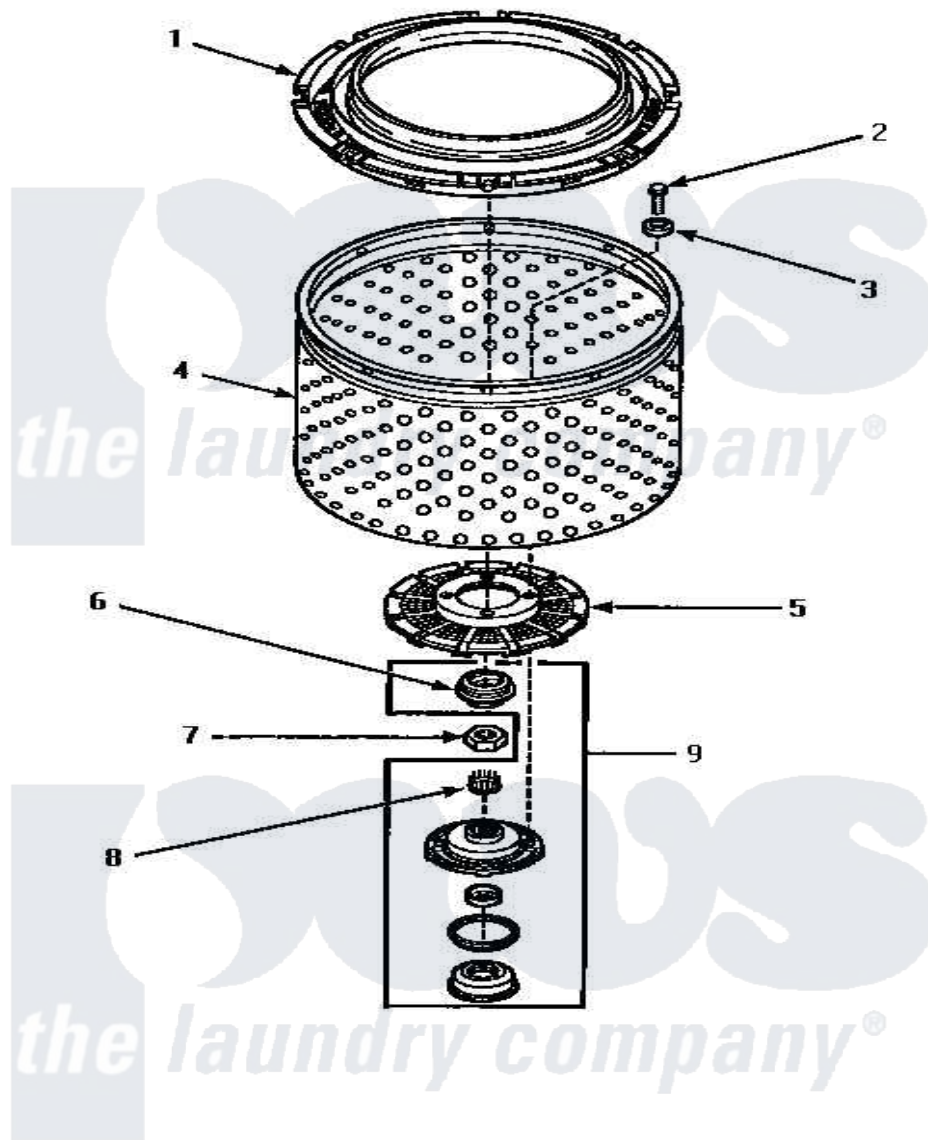

Amana AWM692 05 - CLOTHES GUARD/WASHTUB/LINT FILTER & HUB

CLOTHES GUARD, WASHTUB, LINT FILTER AND HUB

Amana [Residential Amana AWM692 Washer Parts Diagram 05 - CLOTHES GUARD/WASHTUB/LINT FILTER & HUB](#)

[Click on the part number to view part](#)

Item	Original Part Number	Replaced By	Status	Part Description
1	35035			Guard, Clothes
2	27202	W10116787		Screw
3	28094			Gasket
4	33501P	R9900144		Kit- Wash
5	32998	39371		Filter Lin
6	34184	R9900189		Kit, Drive Bell And Seal
7	Y29220	40016301		Nut, Lock
8	29728	40008301		Insert, Spline
9	495P3	R9900552		Hub And Seal