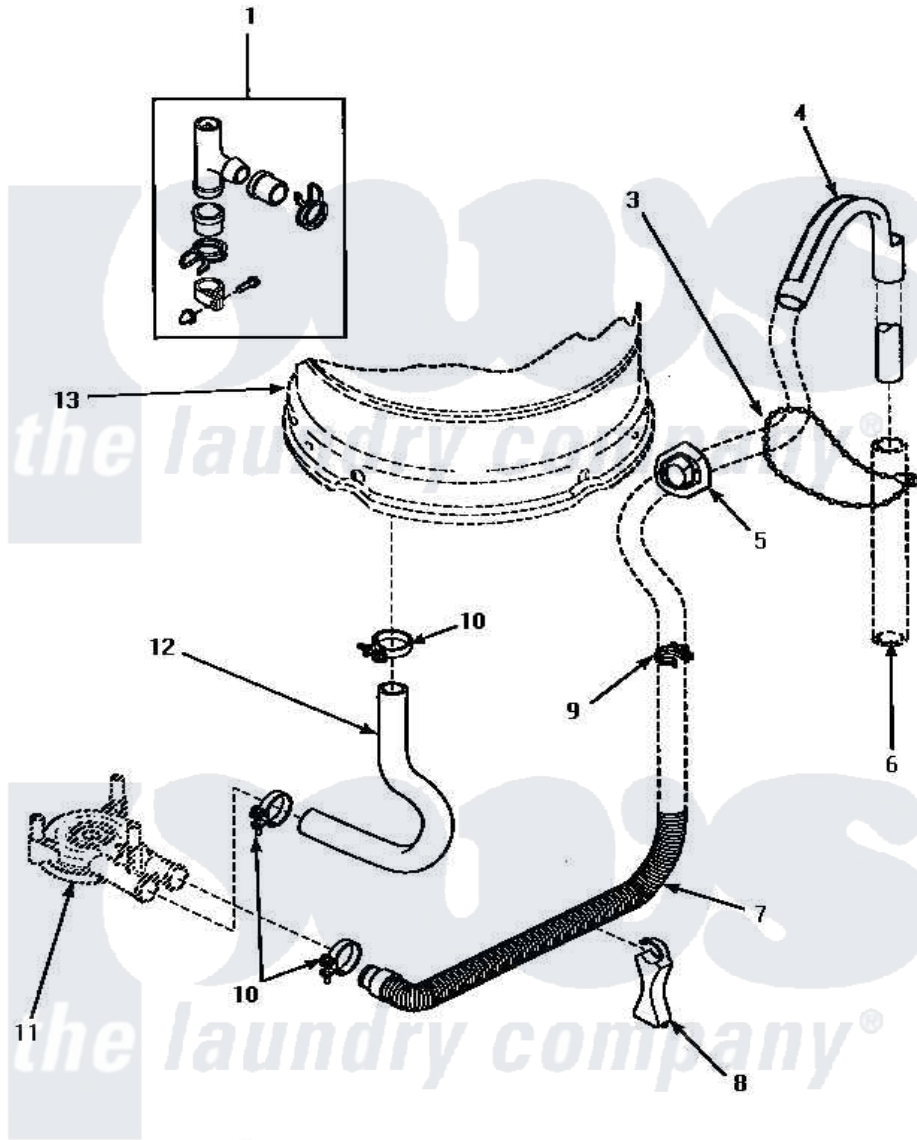

# Amana AWM692 06 - DRAIN HOSE & SIPHON BREAK

## DRAIN HOSE AND SIPHON BREAK

Amana [Residential Amana AWM692 Washer Parts](#) Parts Diagram 06 - DRAIN HOSE & SIPHON BREAK  
 Click on the part number to view part

Item	Original Part Number	Replaced By	Status	Part Description
1	562P3	<a href="#">76660</a>		Break-Sphn
3	33489	<a href="#">8539404</a>		Tie-Wire
4	33615	<a href="#">22003814</a>		Retainer, Drain Hose
5	<a href="#">32219</a>			Relief, Strain
6	Y00000000		Not Available	SEE NOTE STANDPIPE
7	34502	<a href="#">40053901</a>		Hose, Drain
8	<a href="#">35487</a>			Support, Hose
9	<a href="#">36014</a>			Clip, Retainer-Hose
10	35384	<a href="#">285655</a>		Clamp, Hose
11	Y00000000		Not Available	SEE NOTE PUMP ASSEMBLY
12	<a href="#">35753</a>			Hose, Tub To Pump-Ddp
13	Y00000000		Not Available	SEE NOTE OUTER TUB
NI	406P3	<a href="#">451P3</a>		Kit Drain Extension