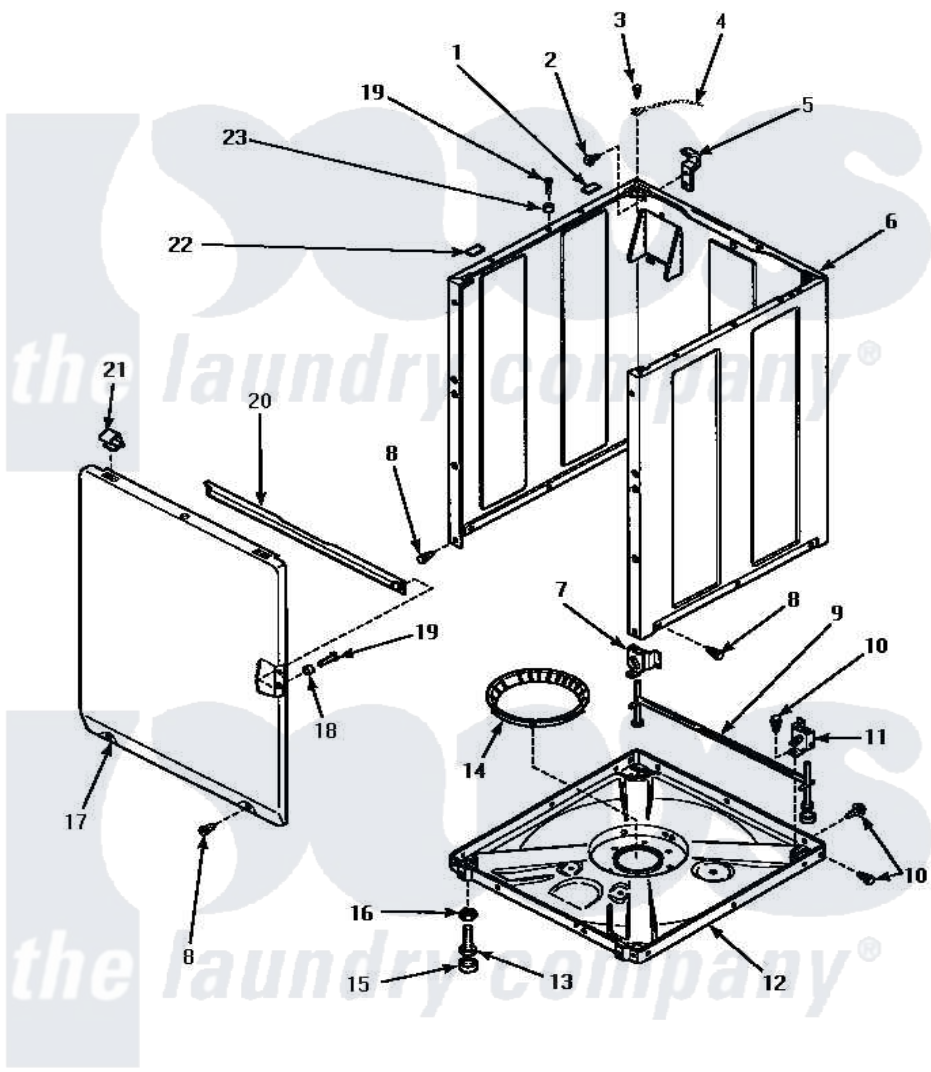

Amana AWM692 07 - FRONT PANEL, BASE & CABINET ASSY

ADD SUFFIX LETTER TO PART NUMBER TO DESIGNATE COLOR.
 H Harvest Gold L Almond W White

FRONT PANEL, BASE AND CABINET ASSEMBLY

Amana [Residential Amana AWM692 Washer Parts](#) Parts Diagram 07 - FRONT PANEL, BASE & CABINET ASSY
 Click on the part number to view part

Item	Original Part Number	Replaced By	Status	Part Description
1	36226			Pad, Bumper .25
2	34499		Not Available	SCREW, No.10B X 1/4 TAP IN HX
3	56392		Not Available	SCREW,8-18 X 3/8 TAPPI
4	Y00000000		Not Available	SEE NOTE GROUND WIRE, GREEN
5	Y27103			Hinge, Hold-Down Lug
6	34475WP	38612WP		Kit-Service
"	34475LP	38612LP		Kit Service Cabinet
"	34475HP		Not Available	KIT,SERVICE CABINET
7	36037			Bracket, SII-Left
8	27196	27001200		Screw
9	34443			Assembly, Leg And Stabilier
10	35148		Not Available	SCREW,1/4-14 X 3/8 HX HD
11	36036		Not Available	BRACKET,SLL-RIGHT
12	34434P			Assembly Nut/Leg Base
13	Y34319	22003428		Leg, Adjustable

14	36108		Not Available	SNUBBER PAD & ISOLATOR
15	34318	40016001		Foot, Rubber
16	Y21899	40038101		Nut, Leg
17	34656HP		Not Available	ASSY,FRONT PANEL
"	34656WP			Assembly, Front Panel
"	34656LP			Assembly, Front Panel
18	28102			Locator, Panel
19	32671	Y014874		Screw, Idler Arm And Sleeve
20	Y35097		Not Available	BRACE, FRT PNL
21	35865			Clip, Hold-Down Front Panel
22	Y56128			Pad, Bumper
23	56079	505187		Locator, Panel