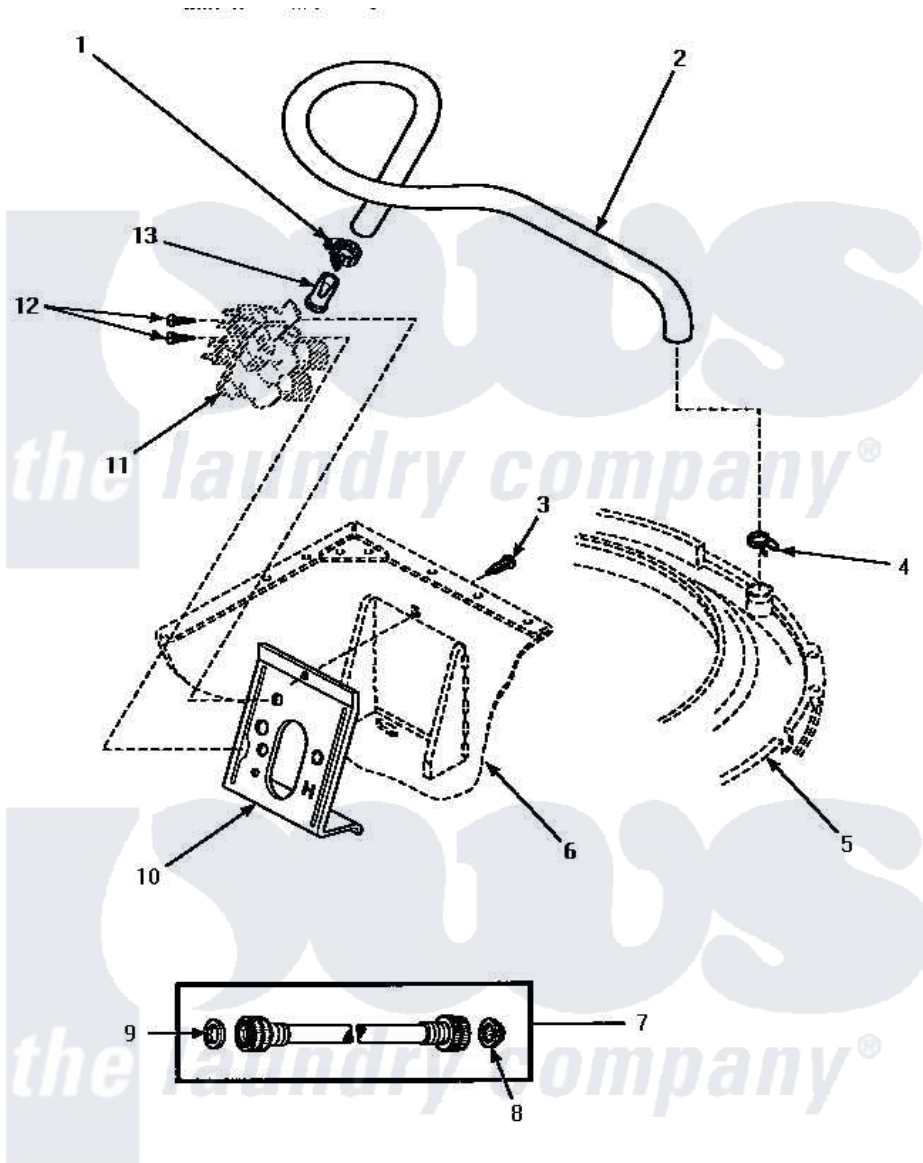

Amana AWM692 09 - INLET/FILL HOSE & MIXING VLV MTG BRKT

INLET HOSE, FILL HOSE AND MIXING VALVE MOUNTING BRACKET

Amana [Residential Amana AWM692 Washer Parts](#) Parts Diagram 09 - INLET/FILL HOSE & MIXING VLV MTG BRKT

[Click on the part number to view part](#)

Item	Original Part Number	Replaced By	Status	Part Description
1	27643	596669		Clamp, Manifold
2	35874	38155		Hose, Mix Valve To TU
3	33562	27001200		Screw
4	29210			Hose Clamp
5	Y00000000		Not Available	SEE NOTE OUTER TUB COVER
6	Y00000000		Not Available	SEE NOTE CABINET
7	28330P	202860		Inlet Hose Assembly
8	28605	22002960		Strainer, Washer Inlet
9	20290	Y013783		Washer, Inlet Hose
10	34972	39407		Bracket, Valve
11	Y00000000		Not Available	SEE NOTE MIXING VALVE ASSEMBLY
12	56392		Not Available	SCREW,8-18 X 3/8 TAPPI
13	34500	22001900		Preventer, Back Flow