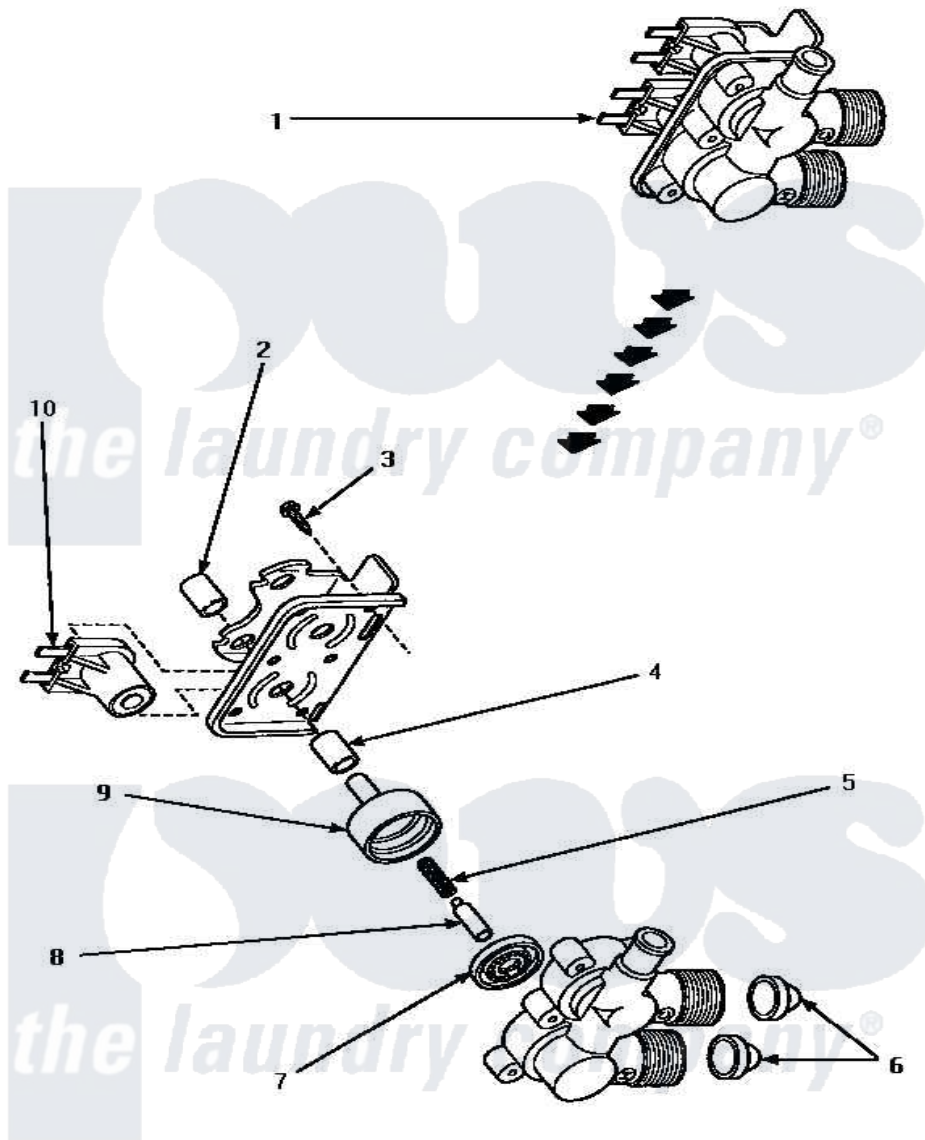

Amana AWM692 10 - MIXING VALVE ASSY

MIXING VALVE ASSEMBLY

Amana [Residential Amana AWM692 Washer Parts](#) Parts Diagram 10 - MIXING VALVE ASSY

[Click on the part number to view part](#)

Item	Original Part Number	Replaced By	Status	Part Description
1	34963	34963P		Valve Mixing Package
2	24128		Not Available	SLEEVE, LONG
3	25817C		Not Available	SCREW
4	24129		Not Available	SLEEVE, SHORT
5	23224E		Not Available	SPRING
6	24122	22002960		Strainer, Washer Inlet
7	24134		Not Available	DIAPHRAGM
8	24132		Not Available	ARMATURE
9	24130			Guide, Armature
10	33930A	33930		Valve, Mixing