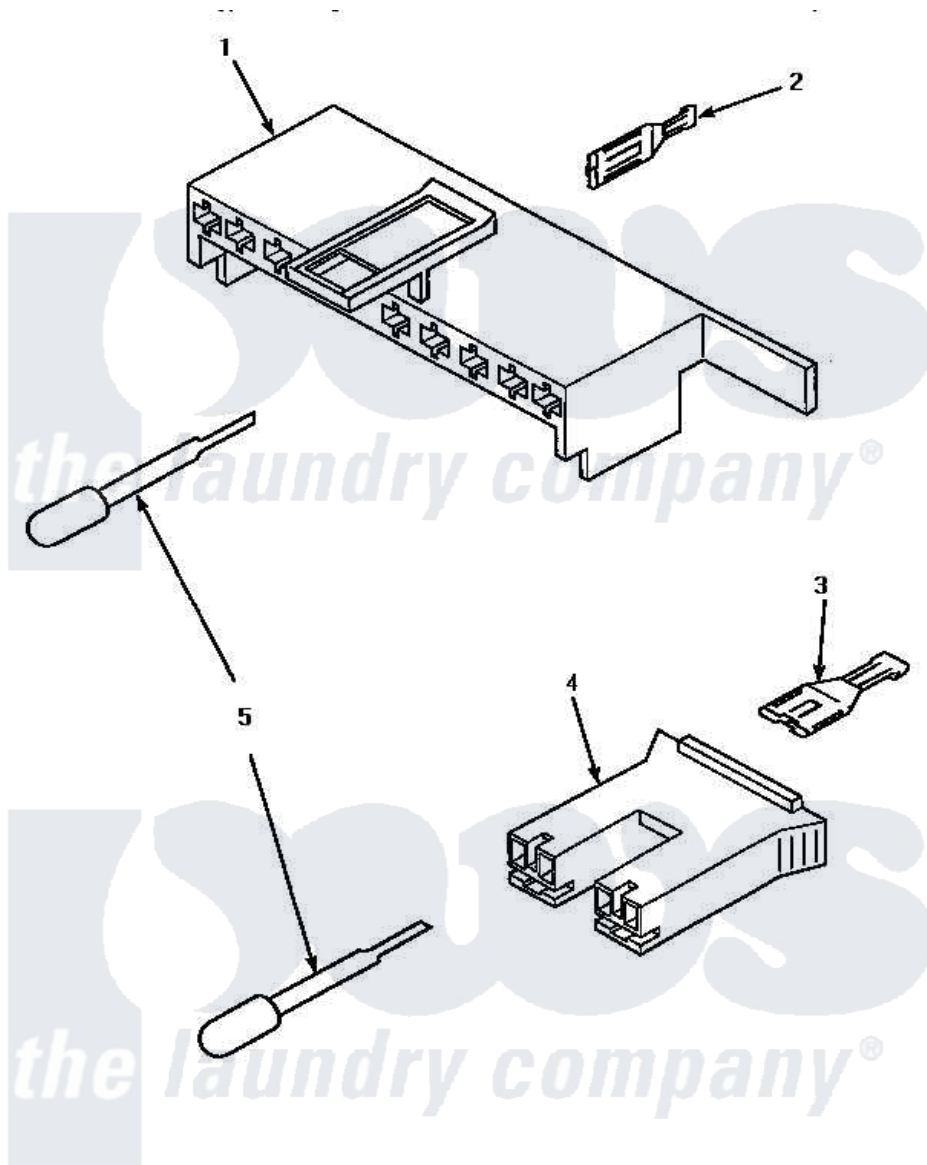

Amana AWM692 11 - MIXING VALVE, MOTOR CONN BLOCKS & TERM

MIXING VALVE AND MOTOR CONNECTION BLOCKS, TERMINALS AND TERMINAL EXTRACTOR TOOL

Amana [Residential Amana AWM692 Washer Parts](#) Parts Diagram 11 - MIXING VALVE, MOTOR CONN BLOCKS & TERM

[Click on the part number to view part](#)

Item	Original Part Number	Replaced By	Status	Part Description
1	34677			10 Circuit Plug
2	Y00188			Molex Terminal
3	Y00121		Not Available	SPADE TERMINAL(12 GAUGE) (1/4 INCH-2) 18 GAUGE WIRES O
4	34676			Plug
"	34675		Not Available	PLUG
5	283P4			Terminal Extractor Tool